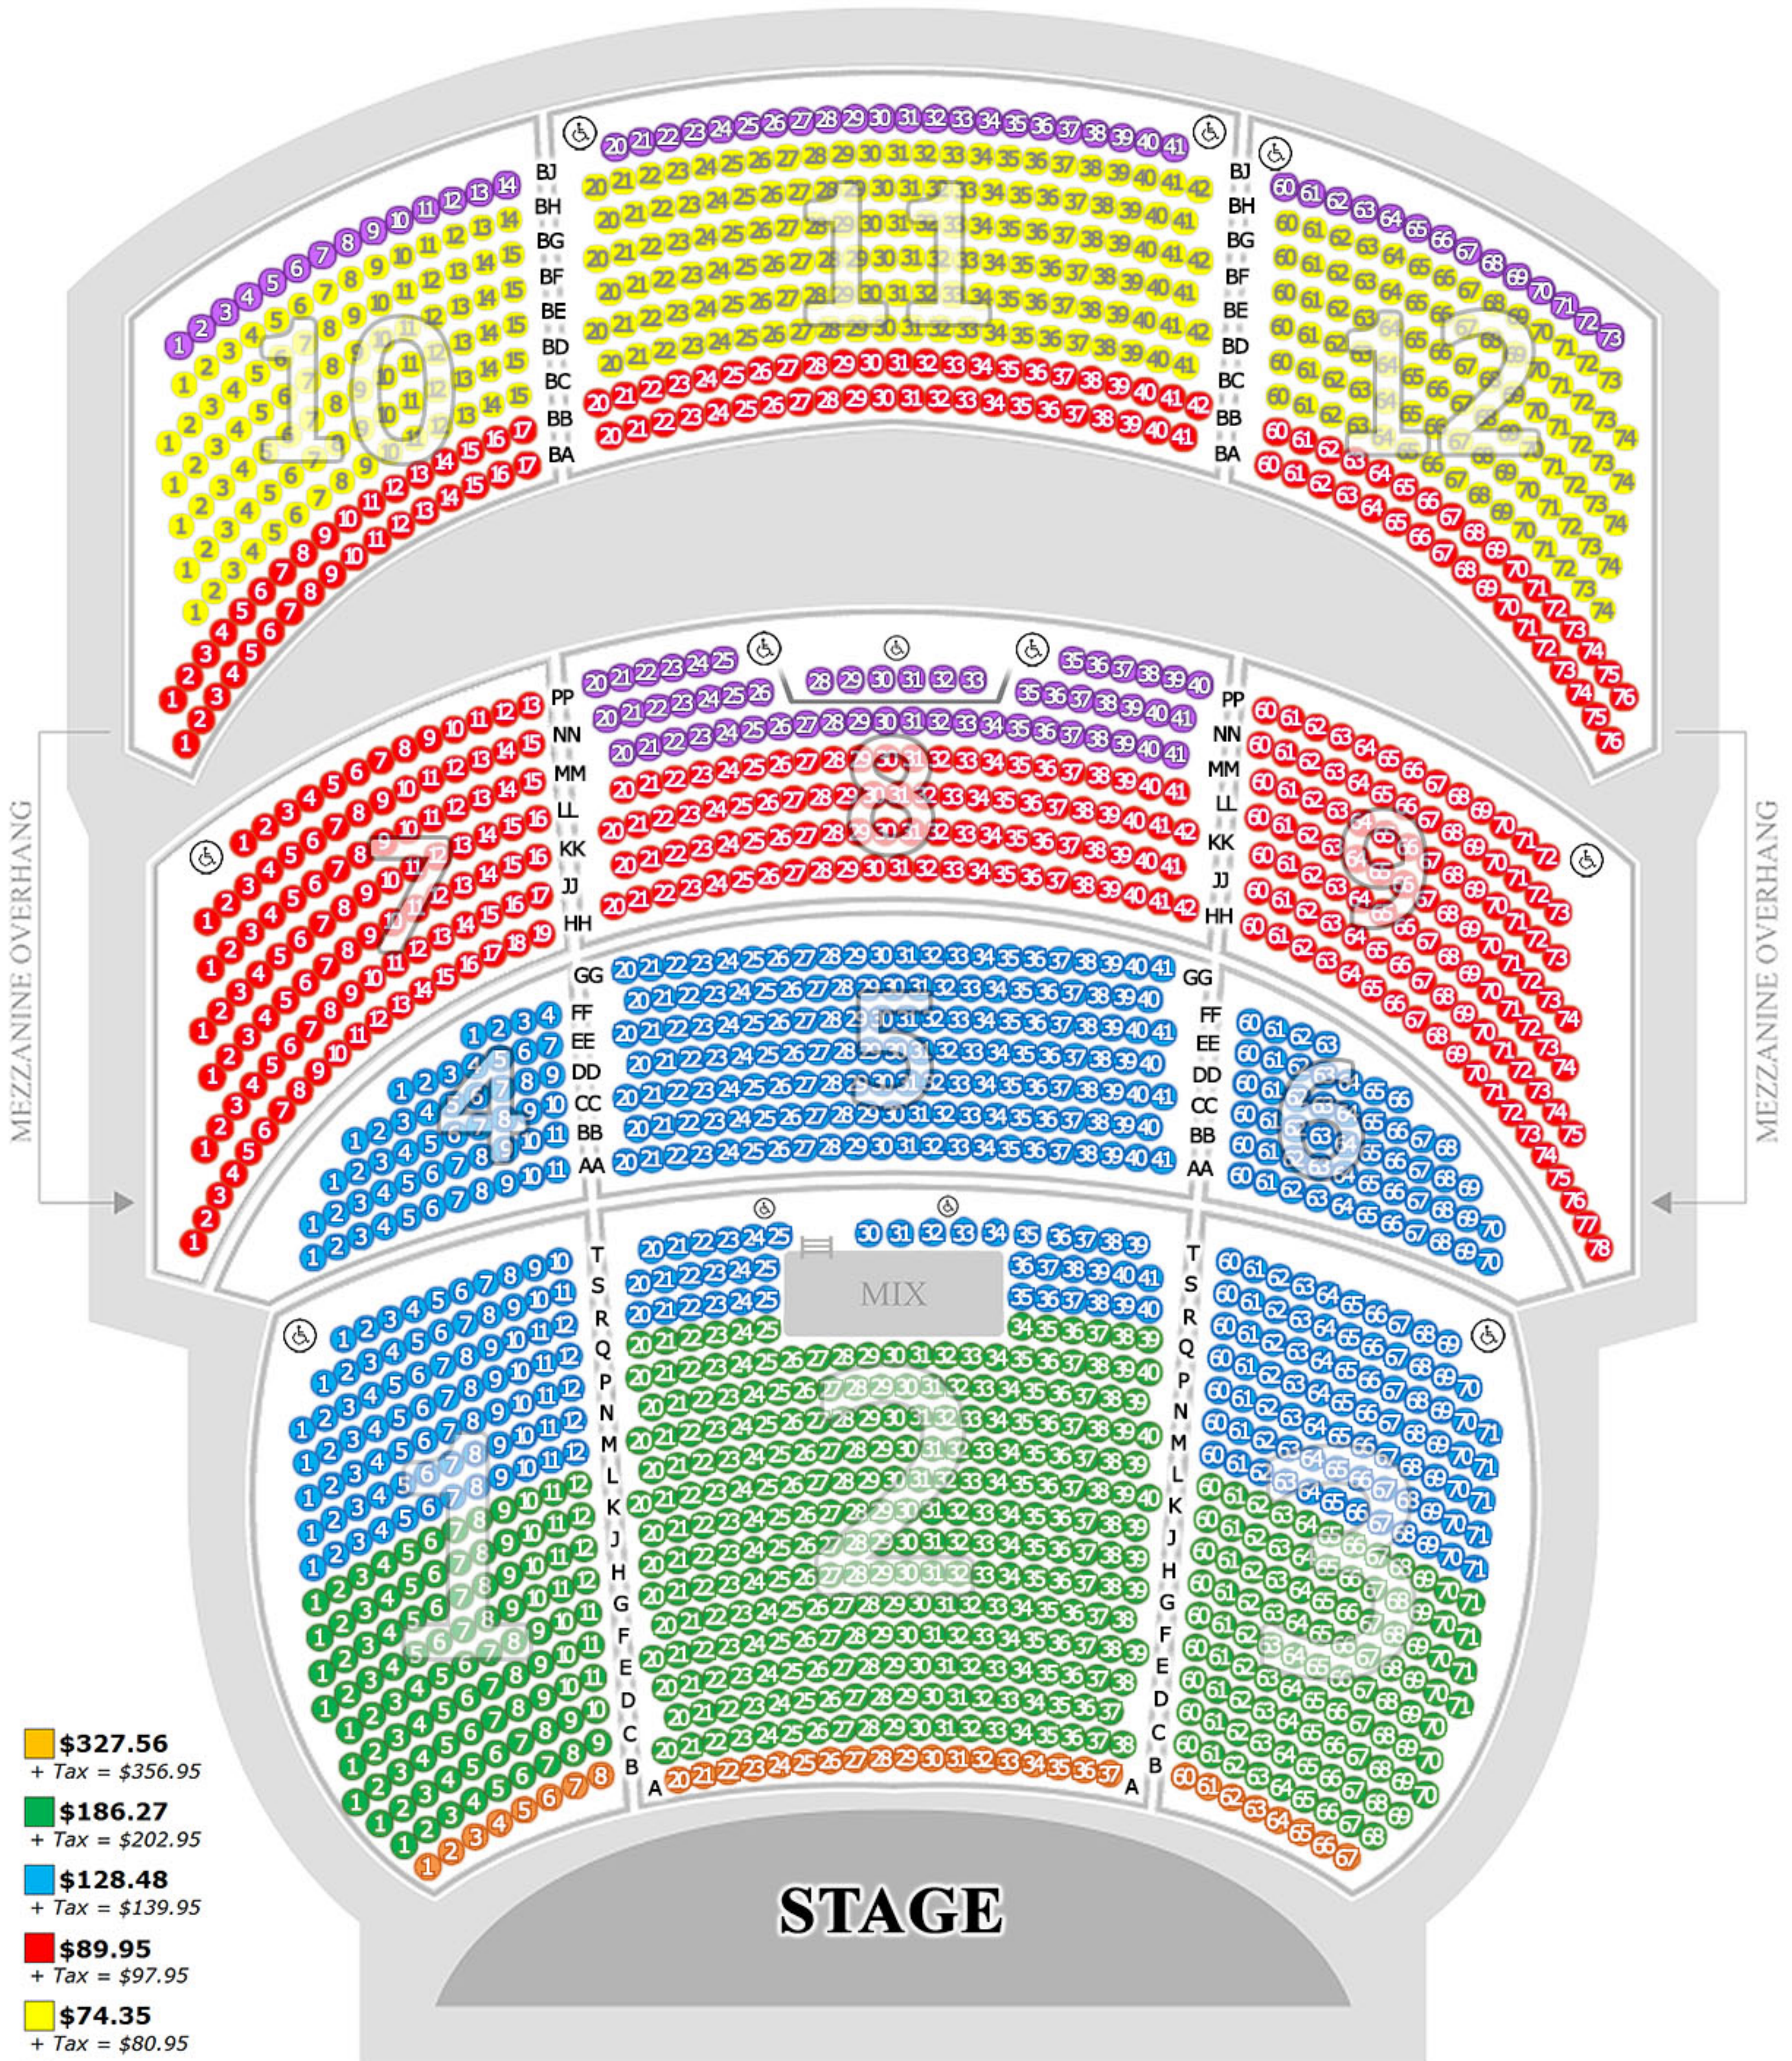

Tony Bennett

Venetian Theatre

- \$327.56**
+ Tax = \$356.95
- \$186.27**
+ Tax = \$202.95
- \$128.48**
+ Tax = \$139.95
- \$89.95**
+ Tax = \$97.95
- \$74.35**
+ Tax = \$80.95
- \$58.76**
+ Tax = \$63.95

Accessible

\$1.00 of every ticket sold donated to Exploring The Arts Inc.

*Pricing and levels subject to change without notice.
Management reserves all rights.