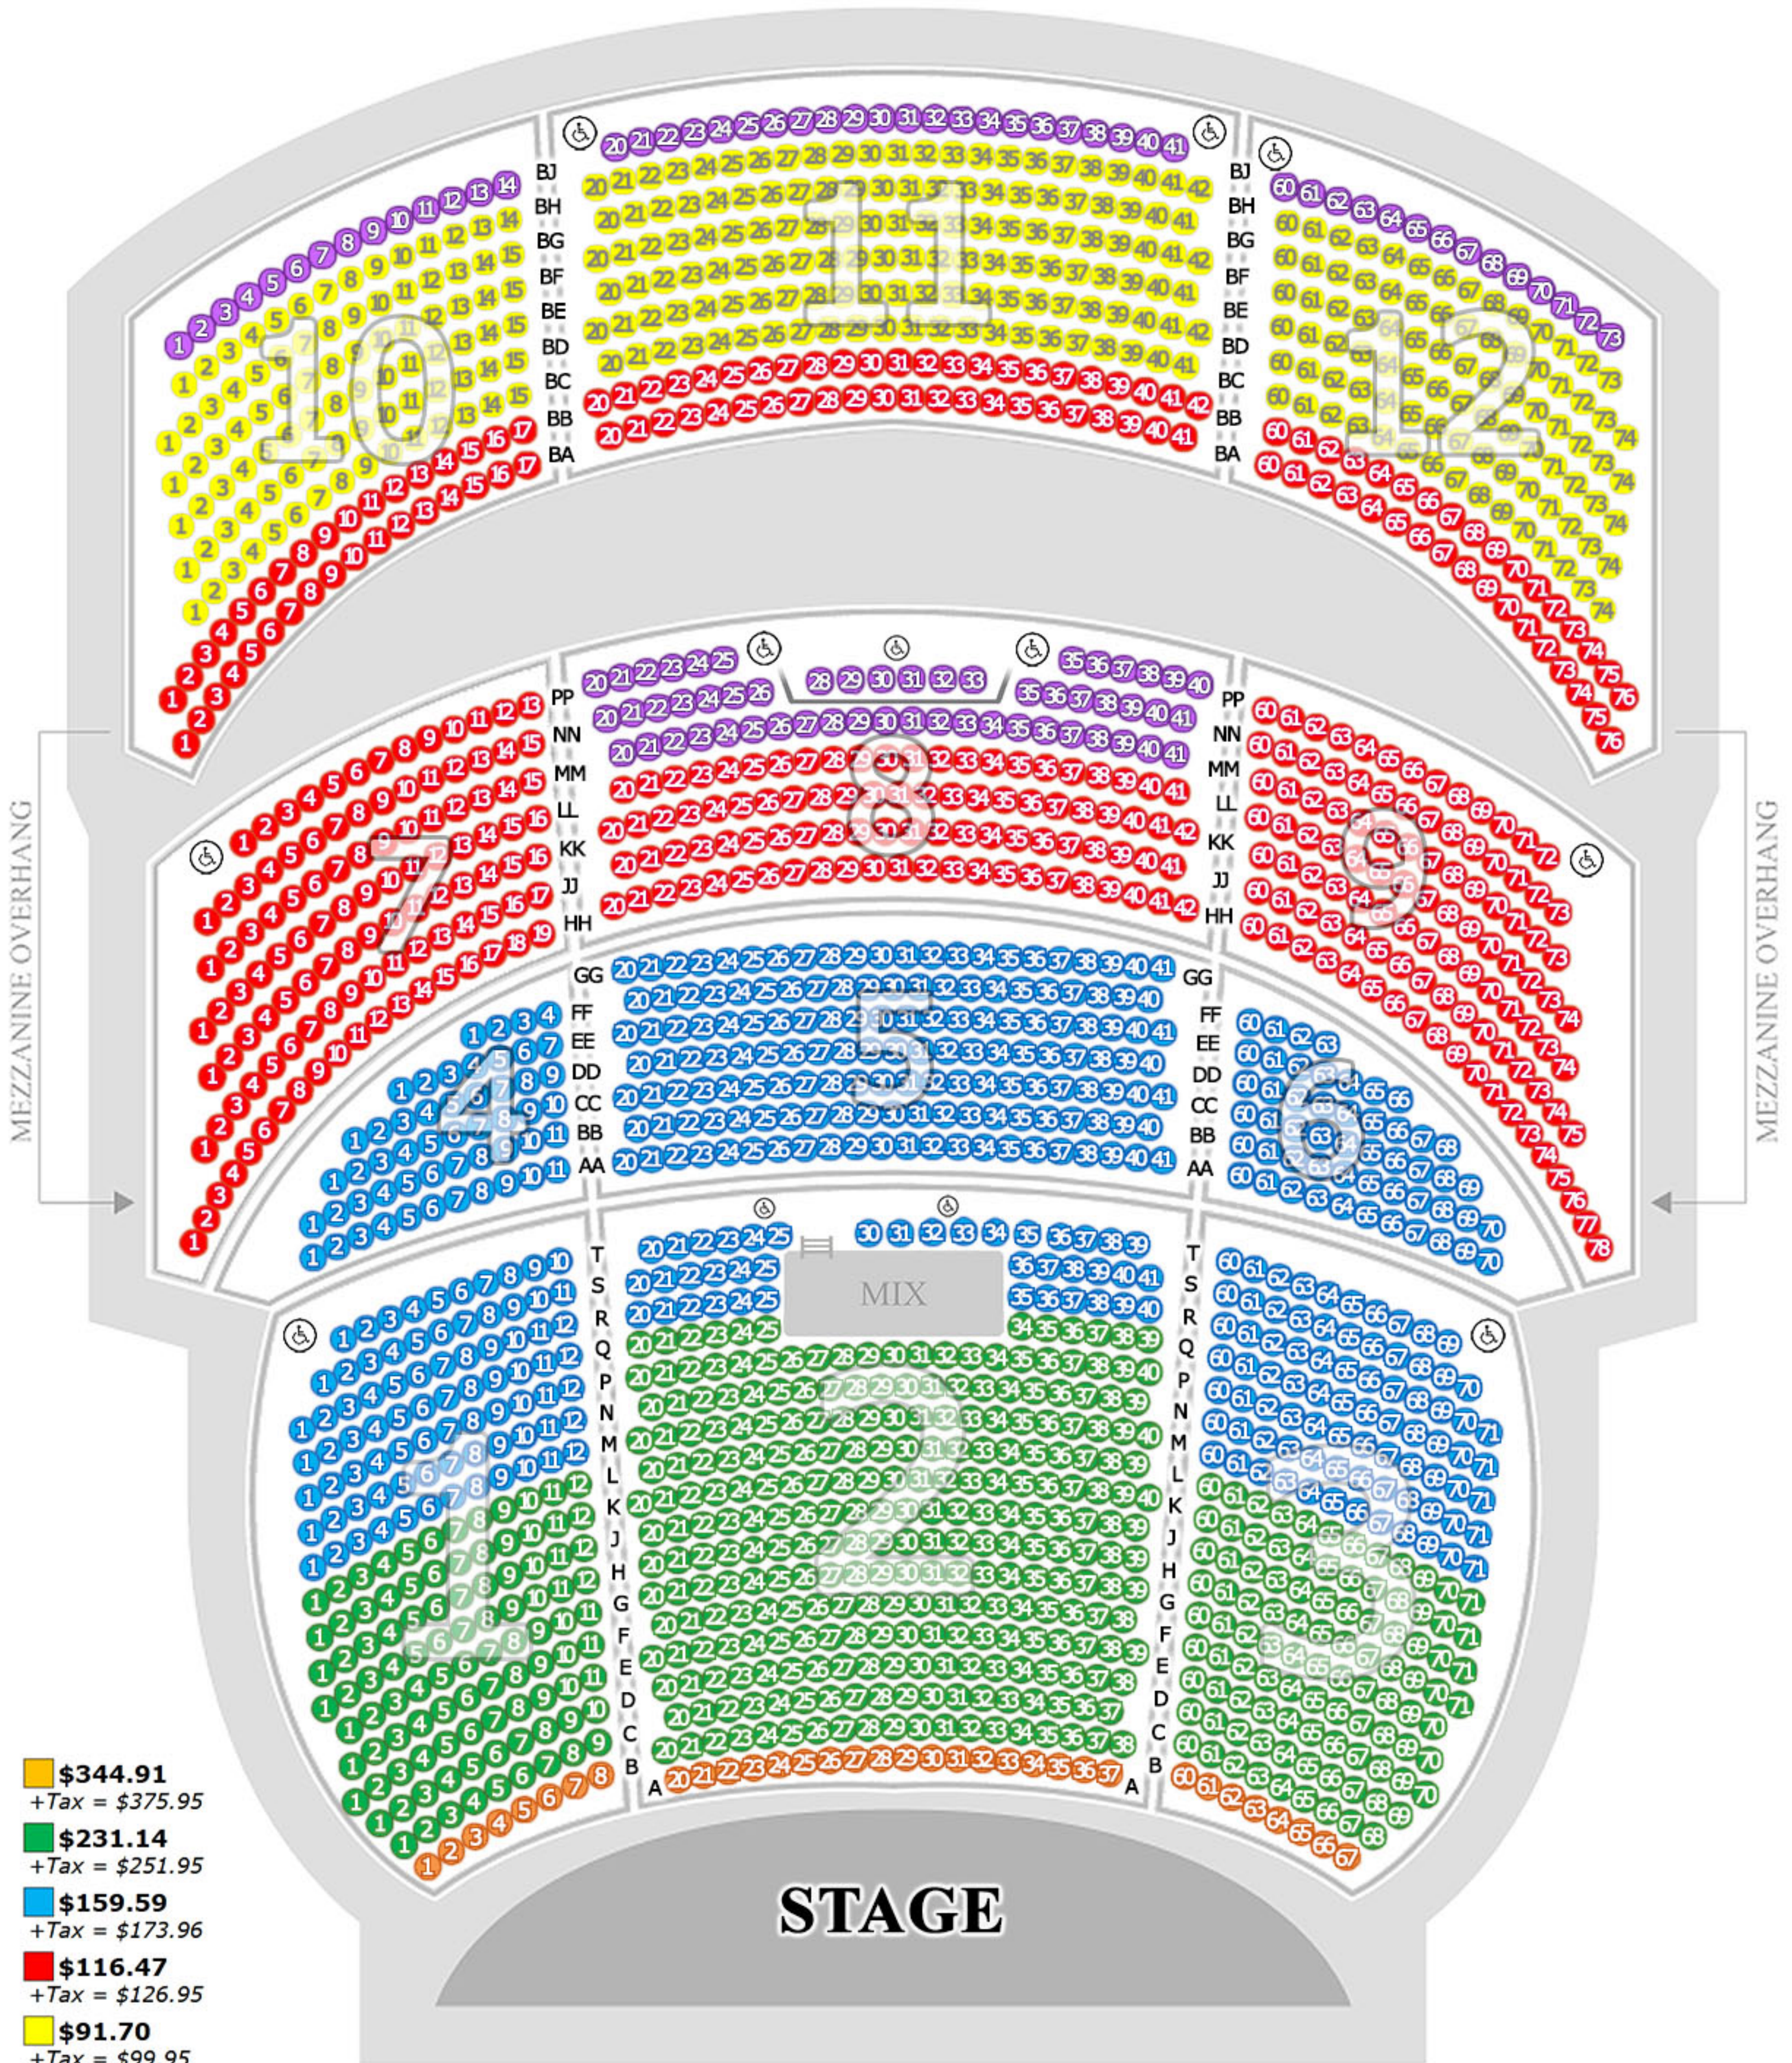

Steely Dan: Reelin' In The Chips 2

Venetian Theatre

- **\$344.91**
+Tax = \$375.95
- **\$231.14**
+Tax = \$251.95
- **\$159.59**
+Tax = \$173.96
- **\$116.47**
+Tax = \$126.95
- **\$91.70**
+Tax = \$99.95
- **\$66.93**
+Tax = \$72.95