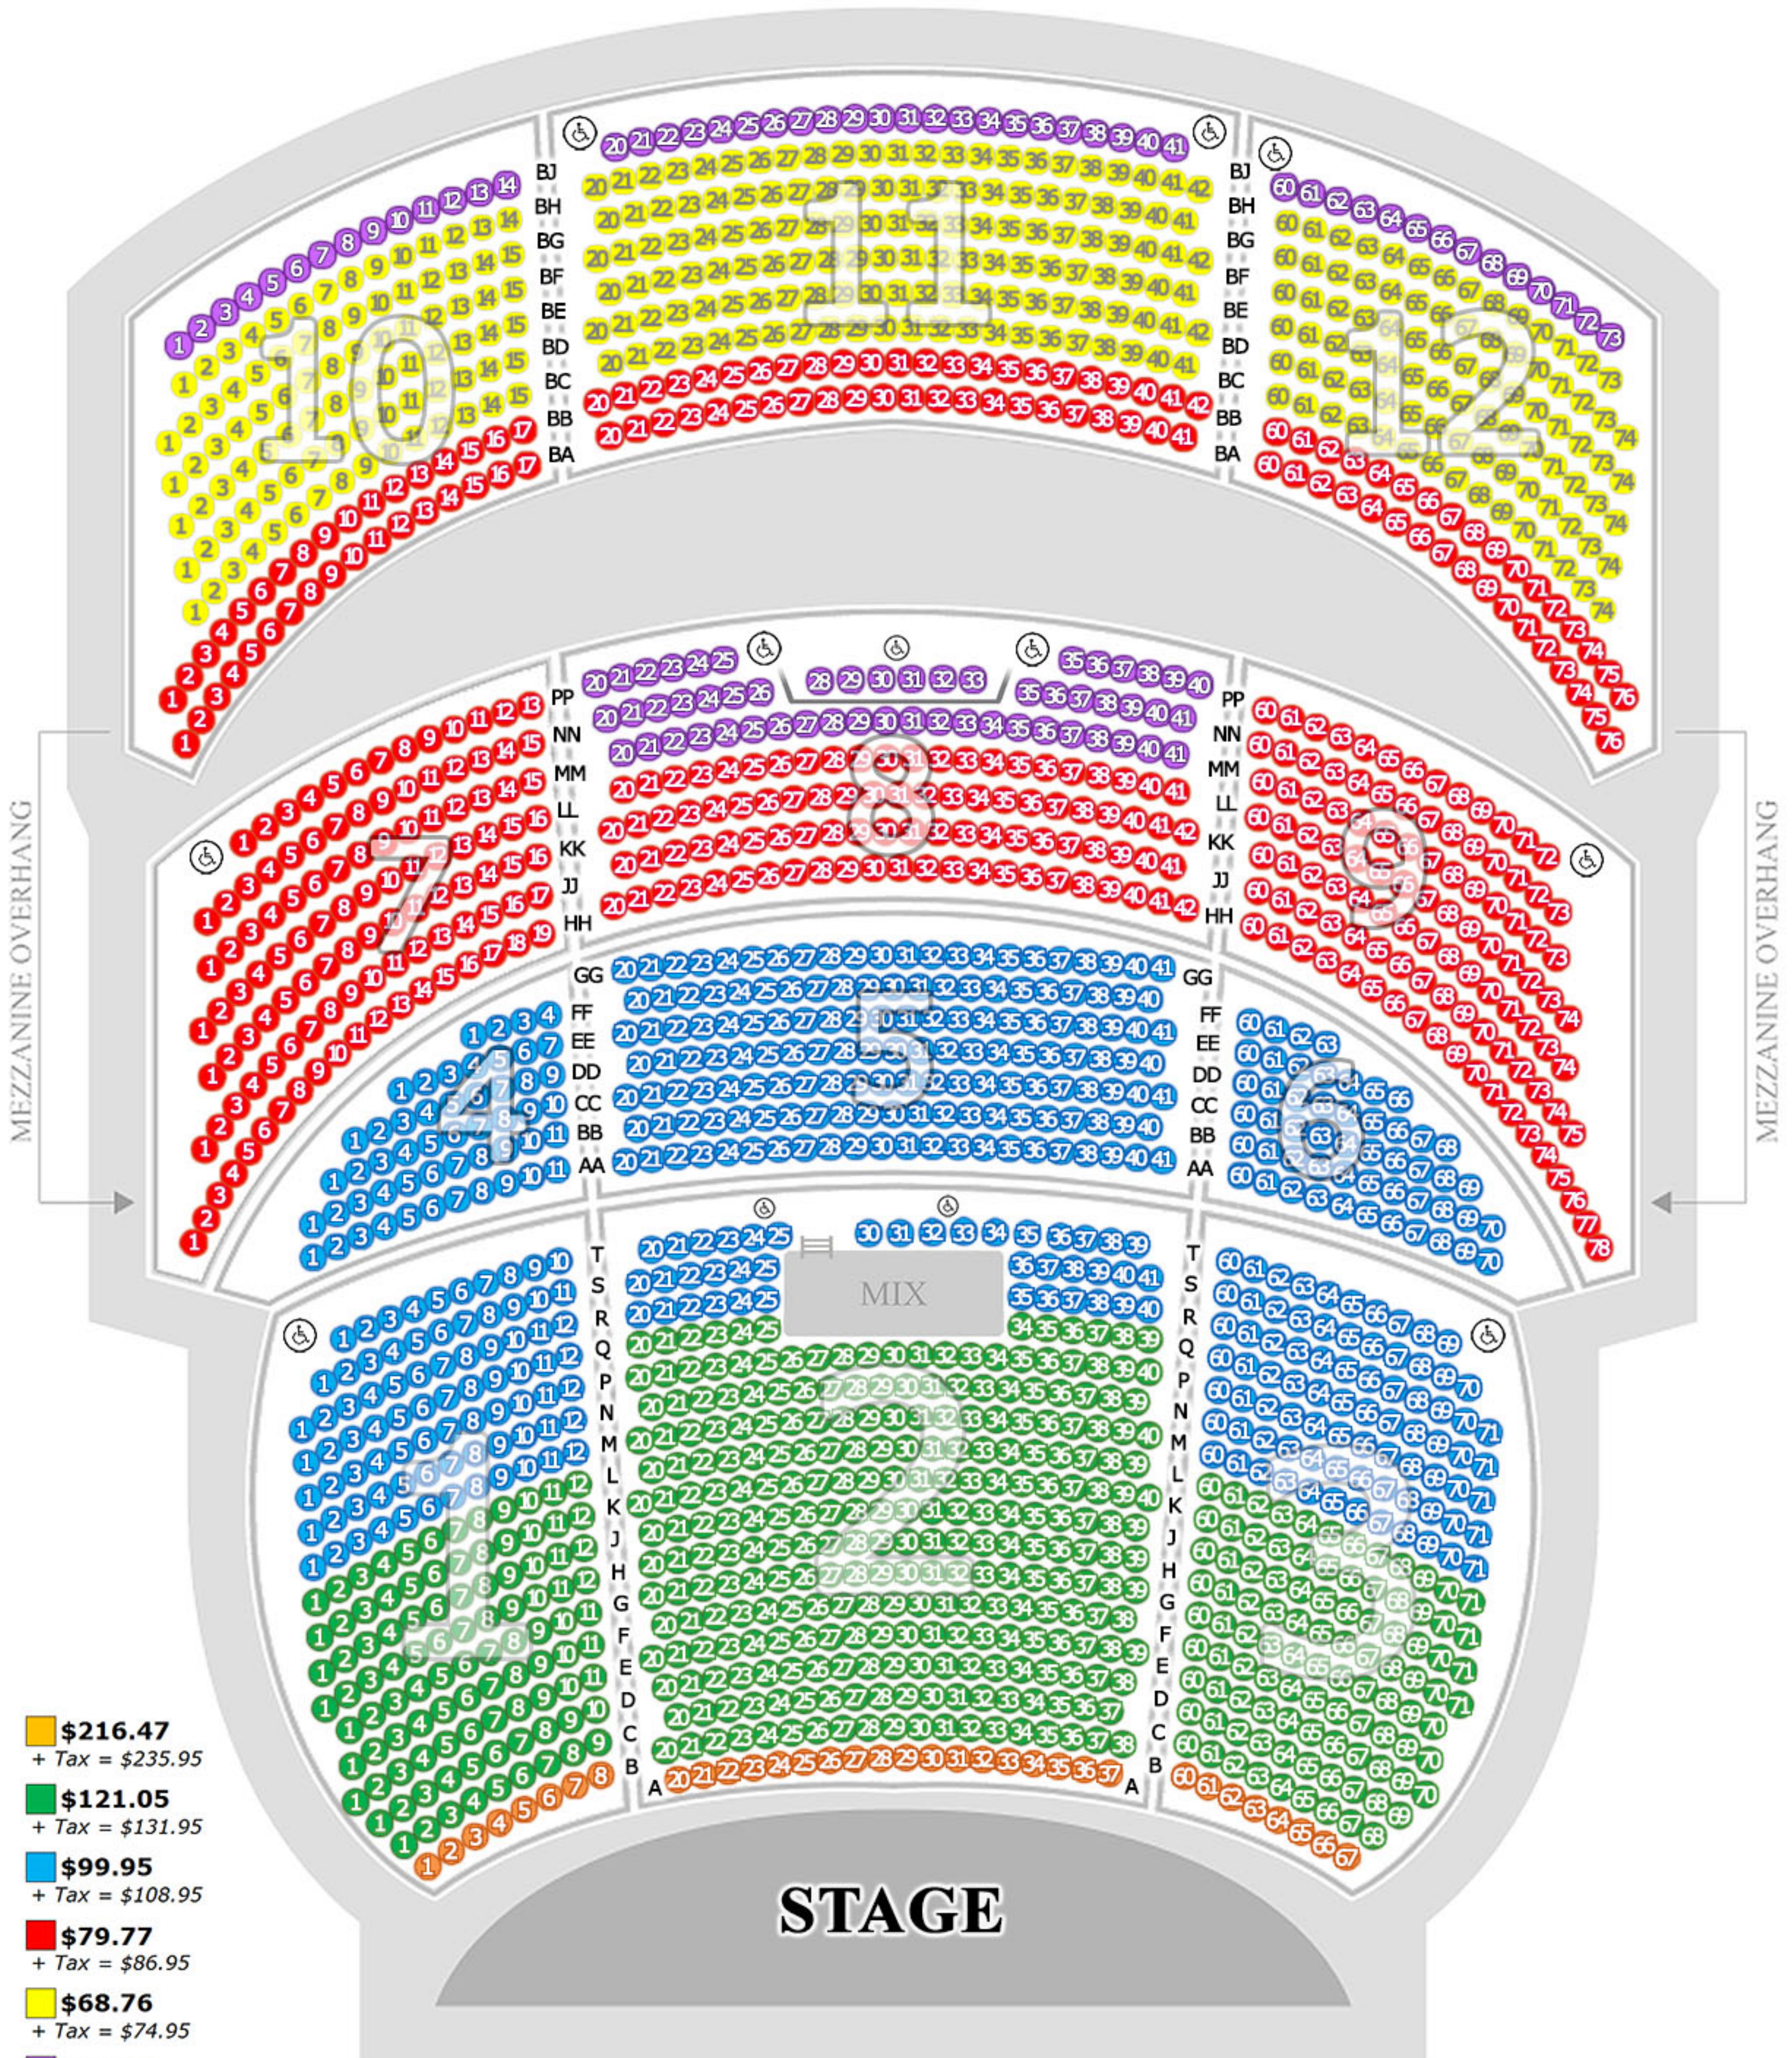

## Venetian Theatre

- \$216.47**  
+ Tax = \$235.95
- \$121.05**  
+ Tax = \$131.95
- \$99.95**  
+ Tax = \$108.95
- \$79.77**  
+ Tax = \$86.95
- \$68.76**  
+ Tax = \$74.95
- \$48.58**  
+ Tax = \$52.95

Accessible

**STAGE**