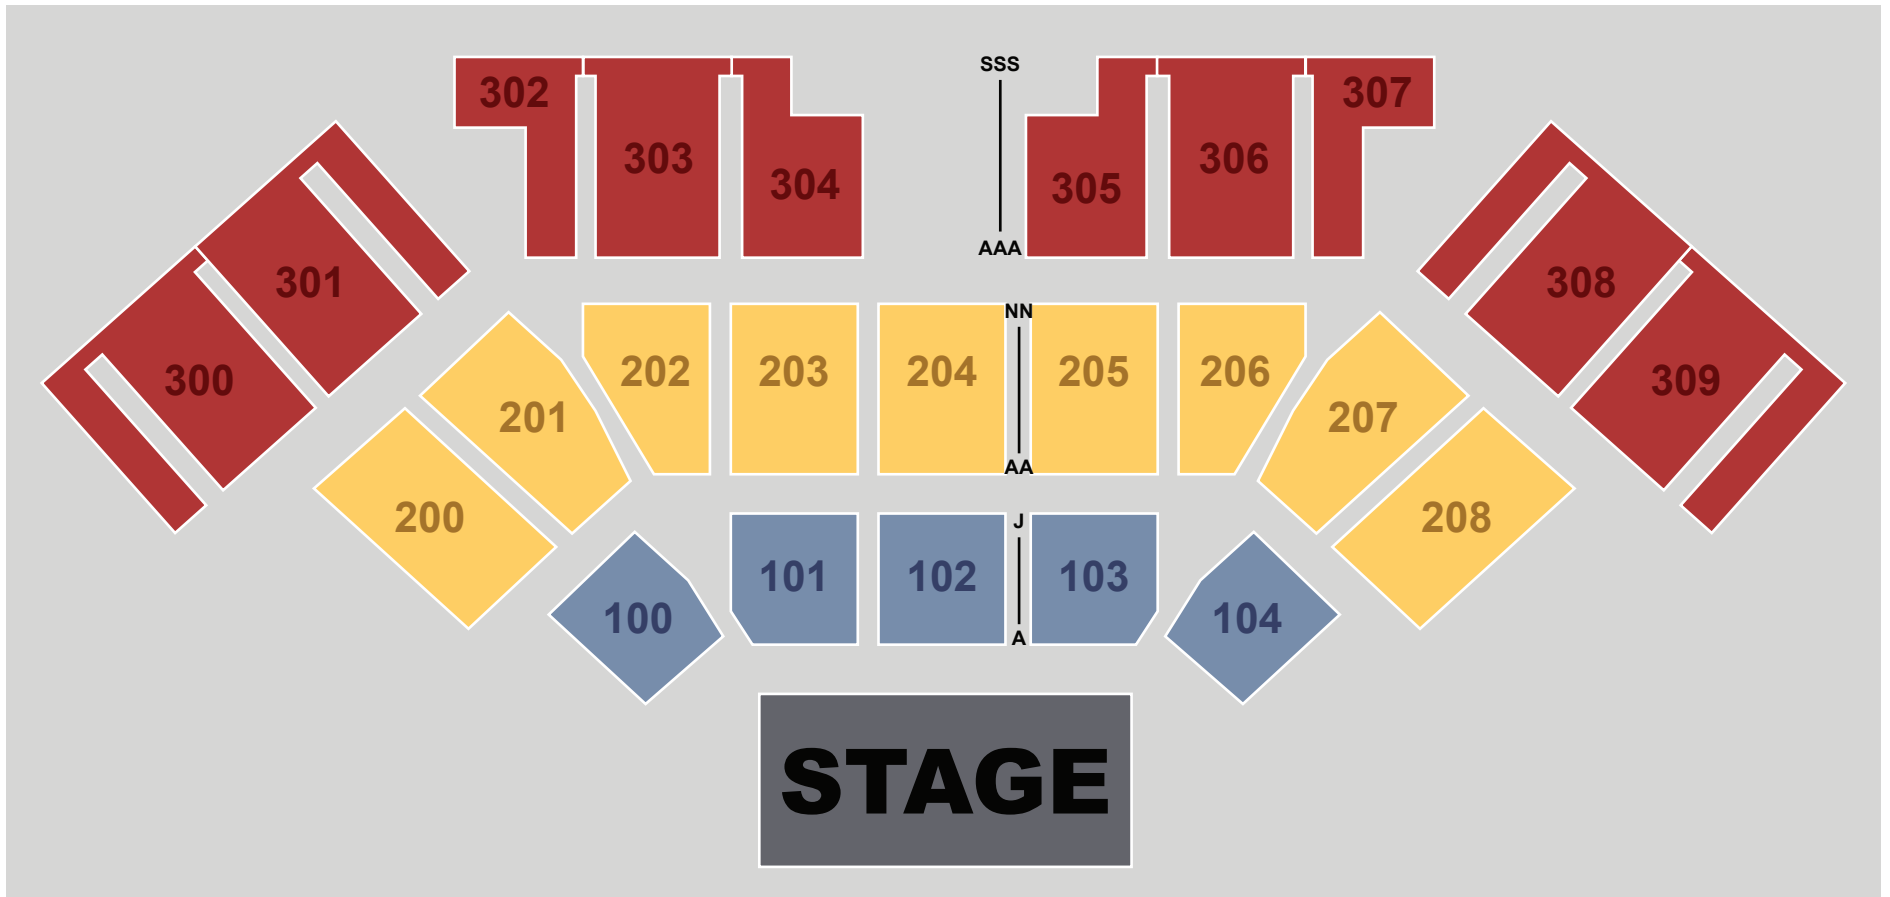

# Palazzo Ballroom

Las Vegas, NV

Chinese New Year

■ - 100 RESERVED ■ - 200 RESERVED ■ - 300 BLEACHER ♿ - ACCESSIBLE