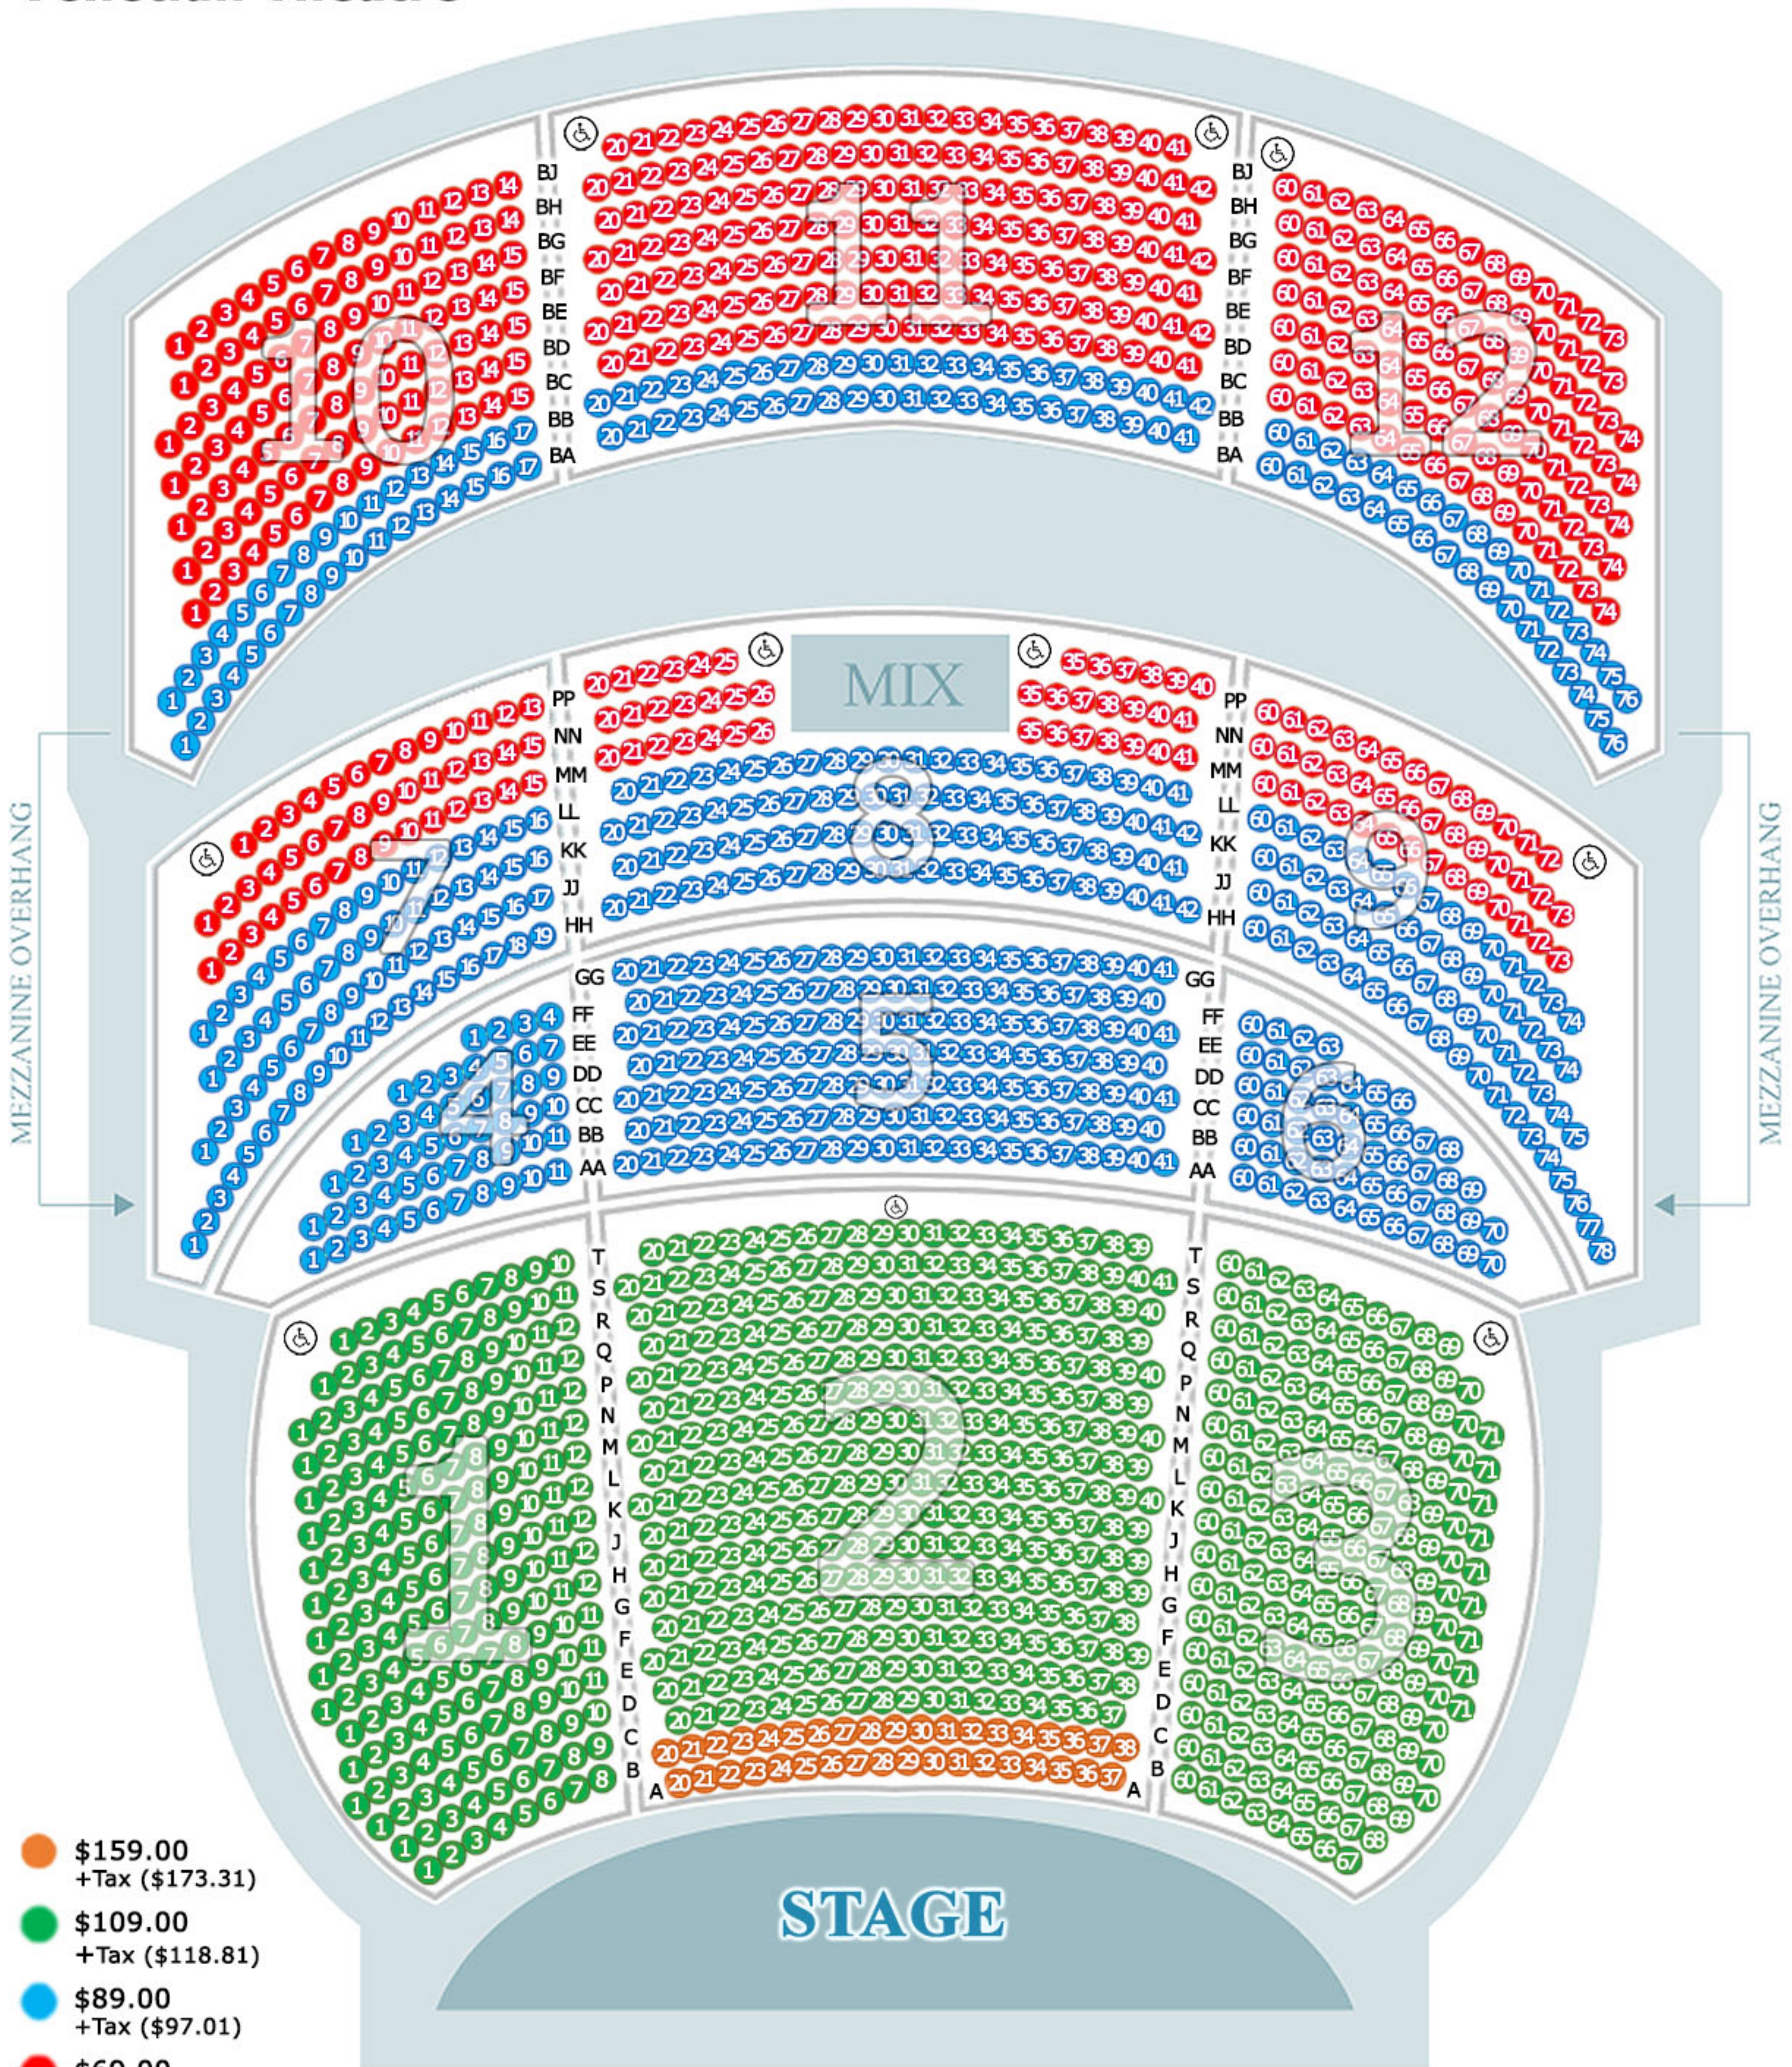

Jeff Foxworthy

Venetian Theatre

- \$159.00
+Tax (\$173.31)
- \$109.00
+Tax (\$118.81)
- \$89.00
+Tax (\$97.01)
- \$69.00
+Tax (\$75.21)

Accessible

*Pricing and levels subject to change without notice.
Management reserves all rights.