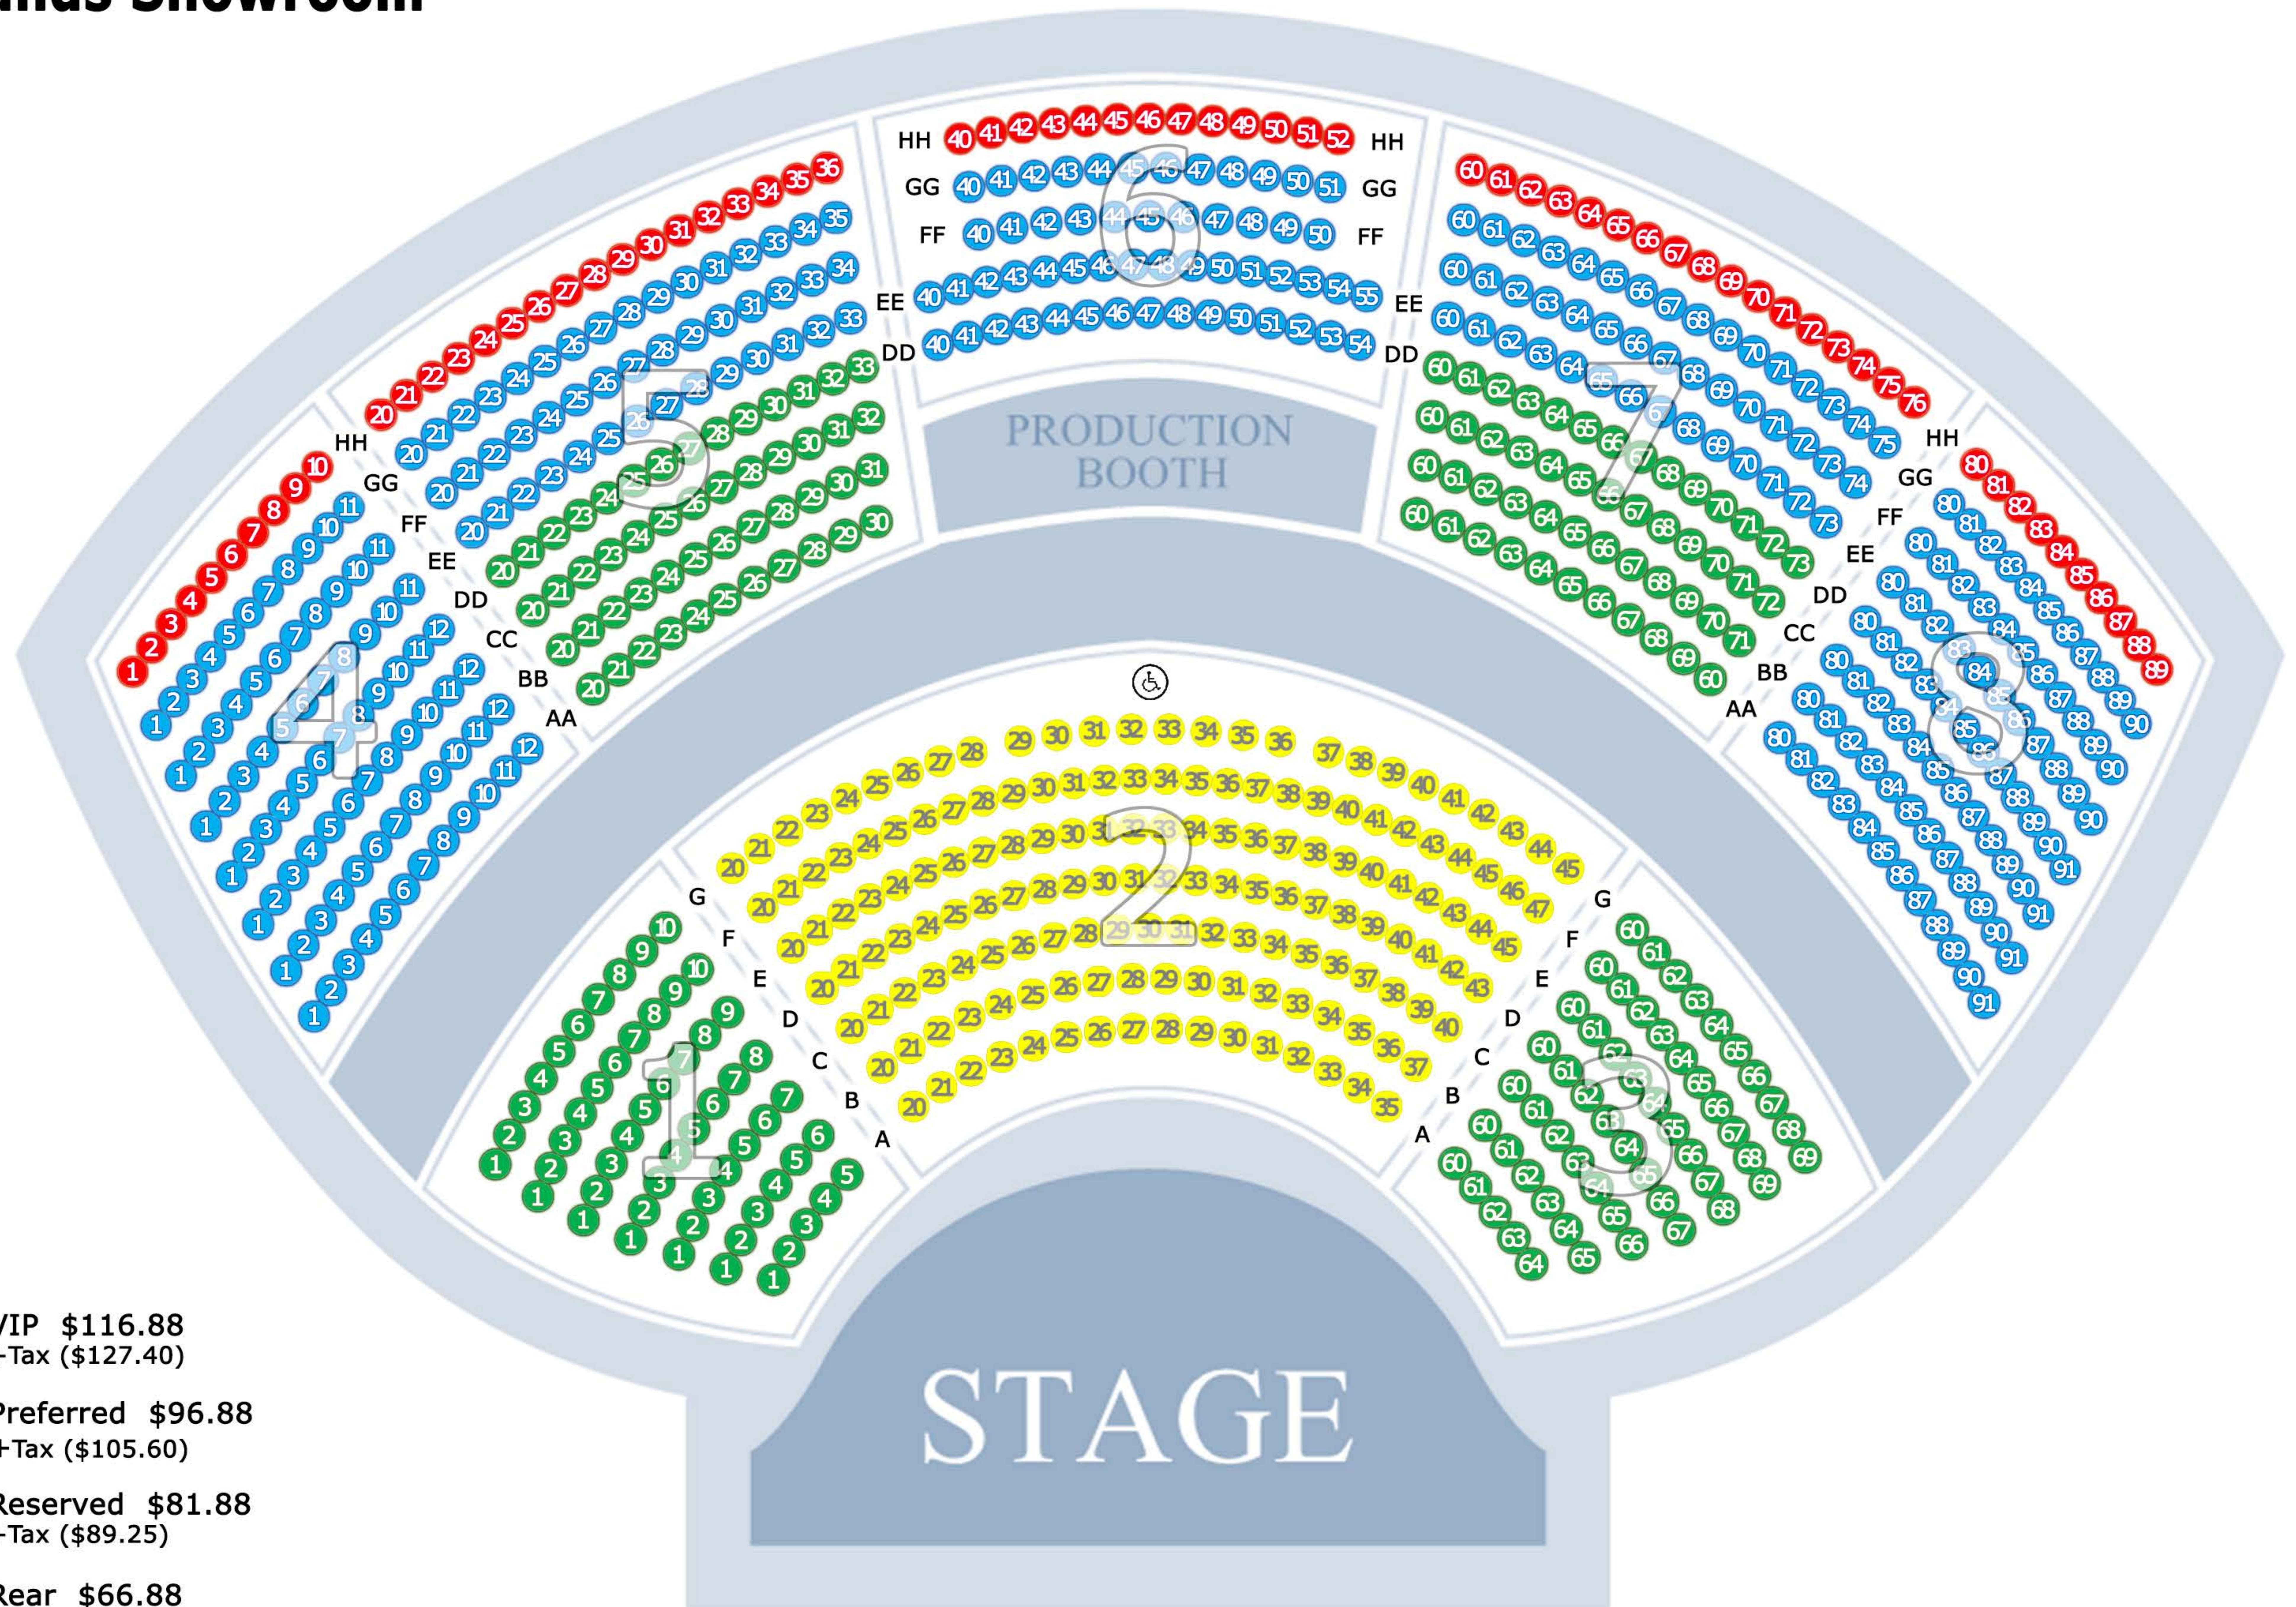

Human Nature: Jukebox

Sands Showroom

- VIP \$116.88
+Tax (\$127.40)
- Preferred \$96.88
+Tax (\$105.60)
- Reserved \$81.88
+Tax (\$89.25)
- Rear \$66.88
+Tax (\$72.90)

 Accessible

*Pricing and levels subject to change without notice.
Management reserves all rights.