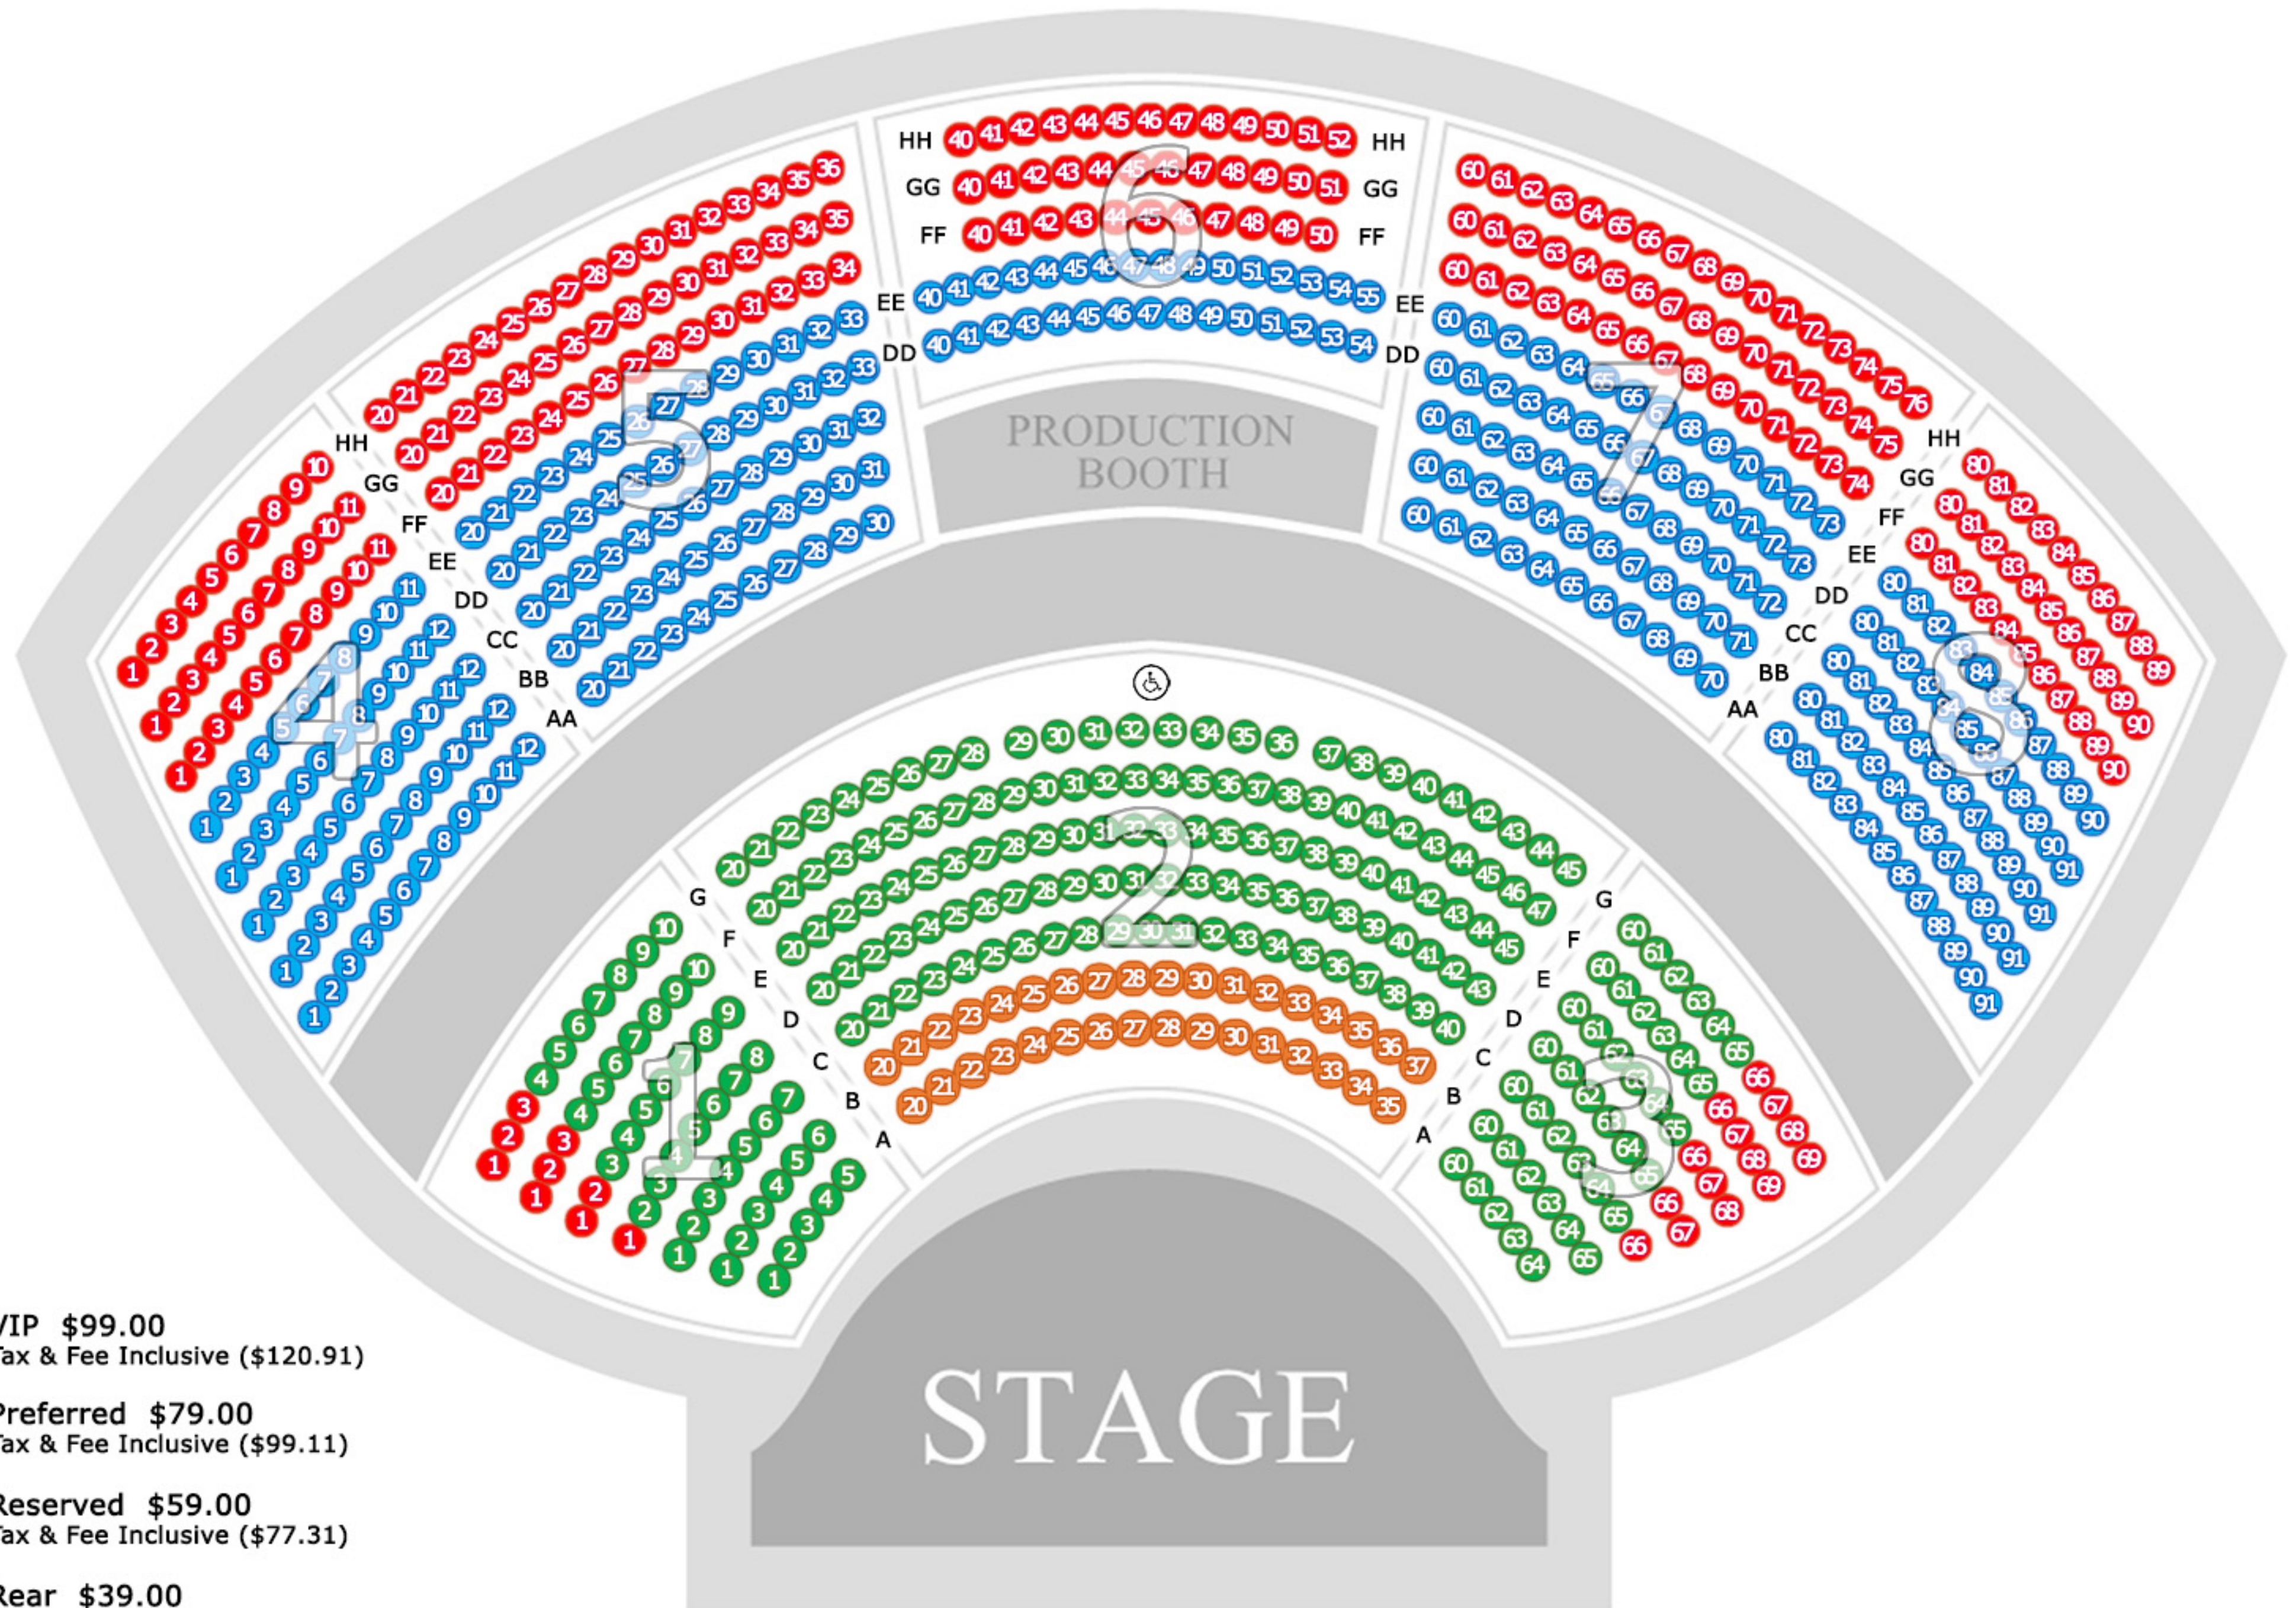

Australia's Human Nature Sings Motown and More

Sands Showroom

- **VIP \$99.00**
Tax & Fee Inclusive (\$120.91)
- **Preferred \$79.00**
Tax & Fee Inclusive (\$99.11)
- **Reserved \$59.00**
Tax & Fee Inclusive (\$77.31)
- **Rear \$39.00**
Tax & Fee Inclusive (\$55.51)