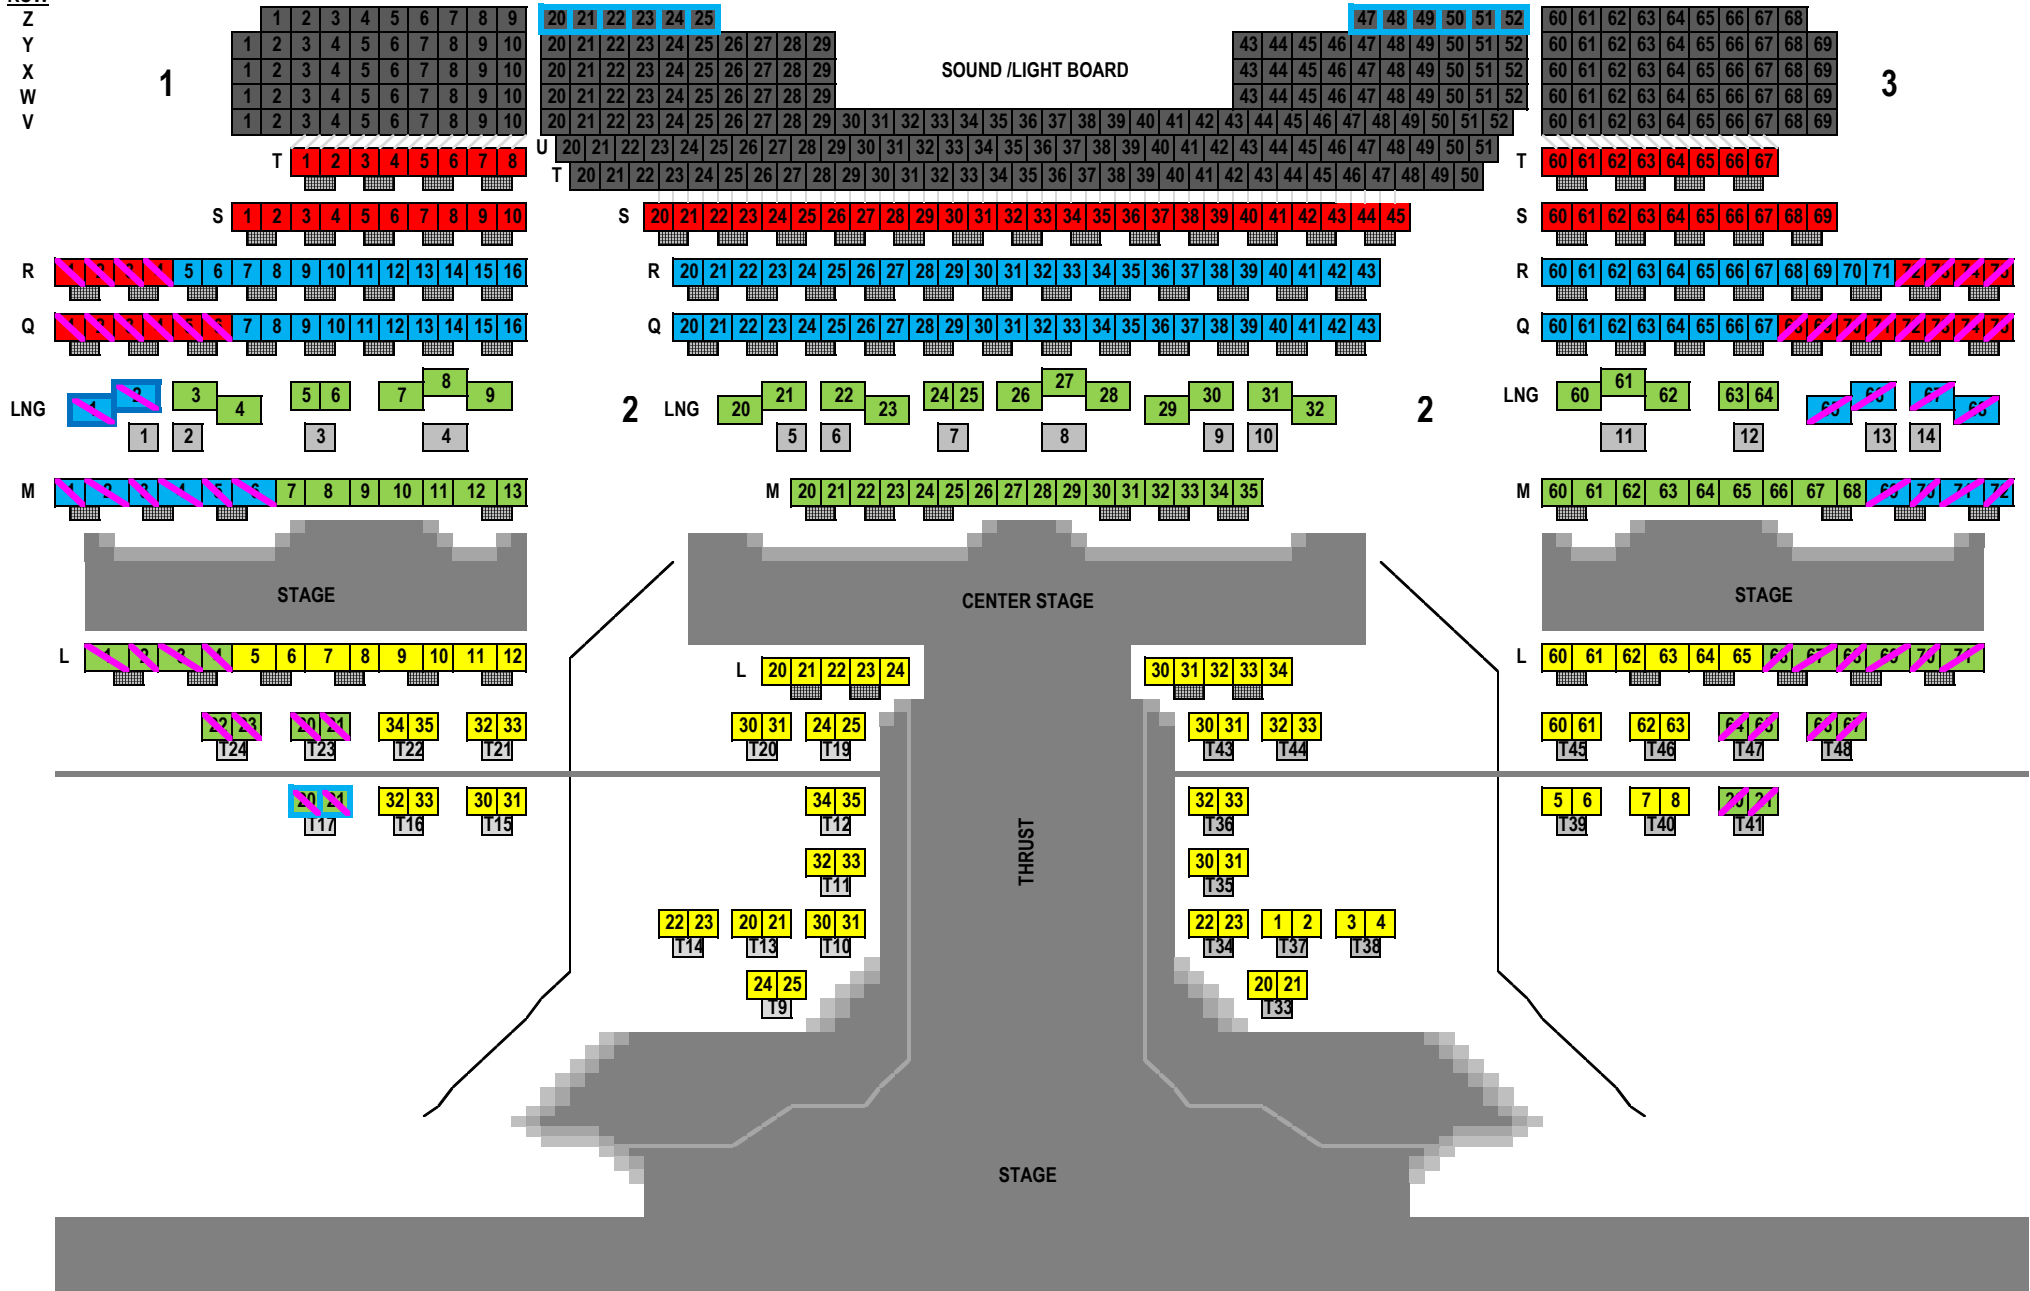

# Clint Holmes: Between The Lines

Palazzo Theatre

ROW  
Z  
Y  
X  
W  
V

Yellow \$69.00   Green \$59.00   Blue \$49.00   Red \$39.00   ADA   Obstructed View