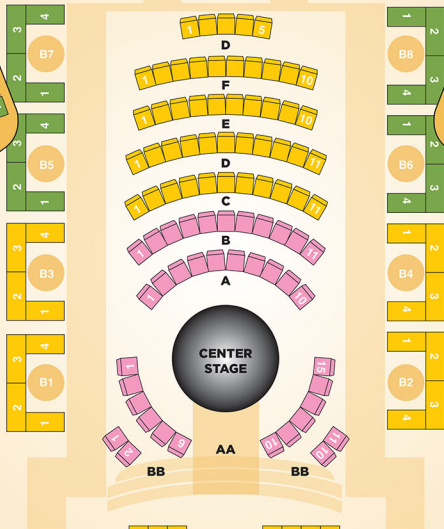

UPPER LEVEL

BOX 15

BOX 16

BOX 13

BOX 14

BOX 11

BOX 12

BOX 9

BOX 10

- P1 - REACTOR VIP RESERVE**
- P2 - RODEO-ACTIVE RESERVE**
- P3 - BIKINI ATOLL**
- P4 - FALLOUT SHELTER**

LOWER LEVEL