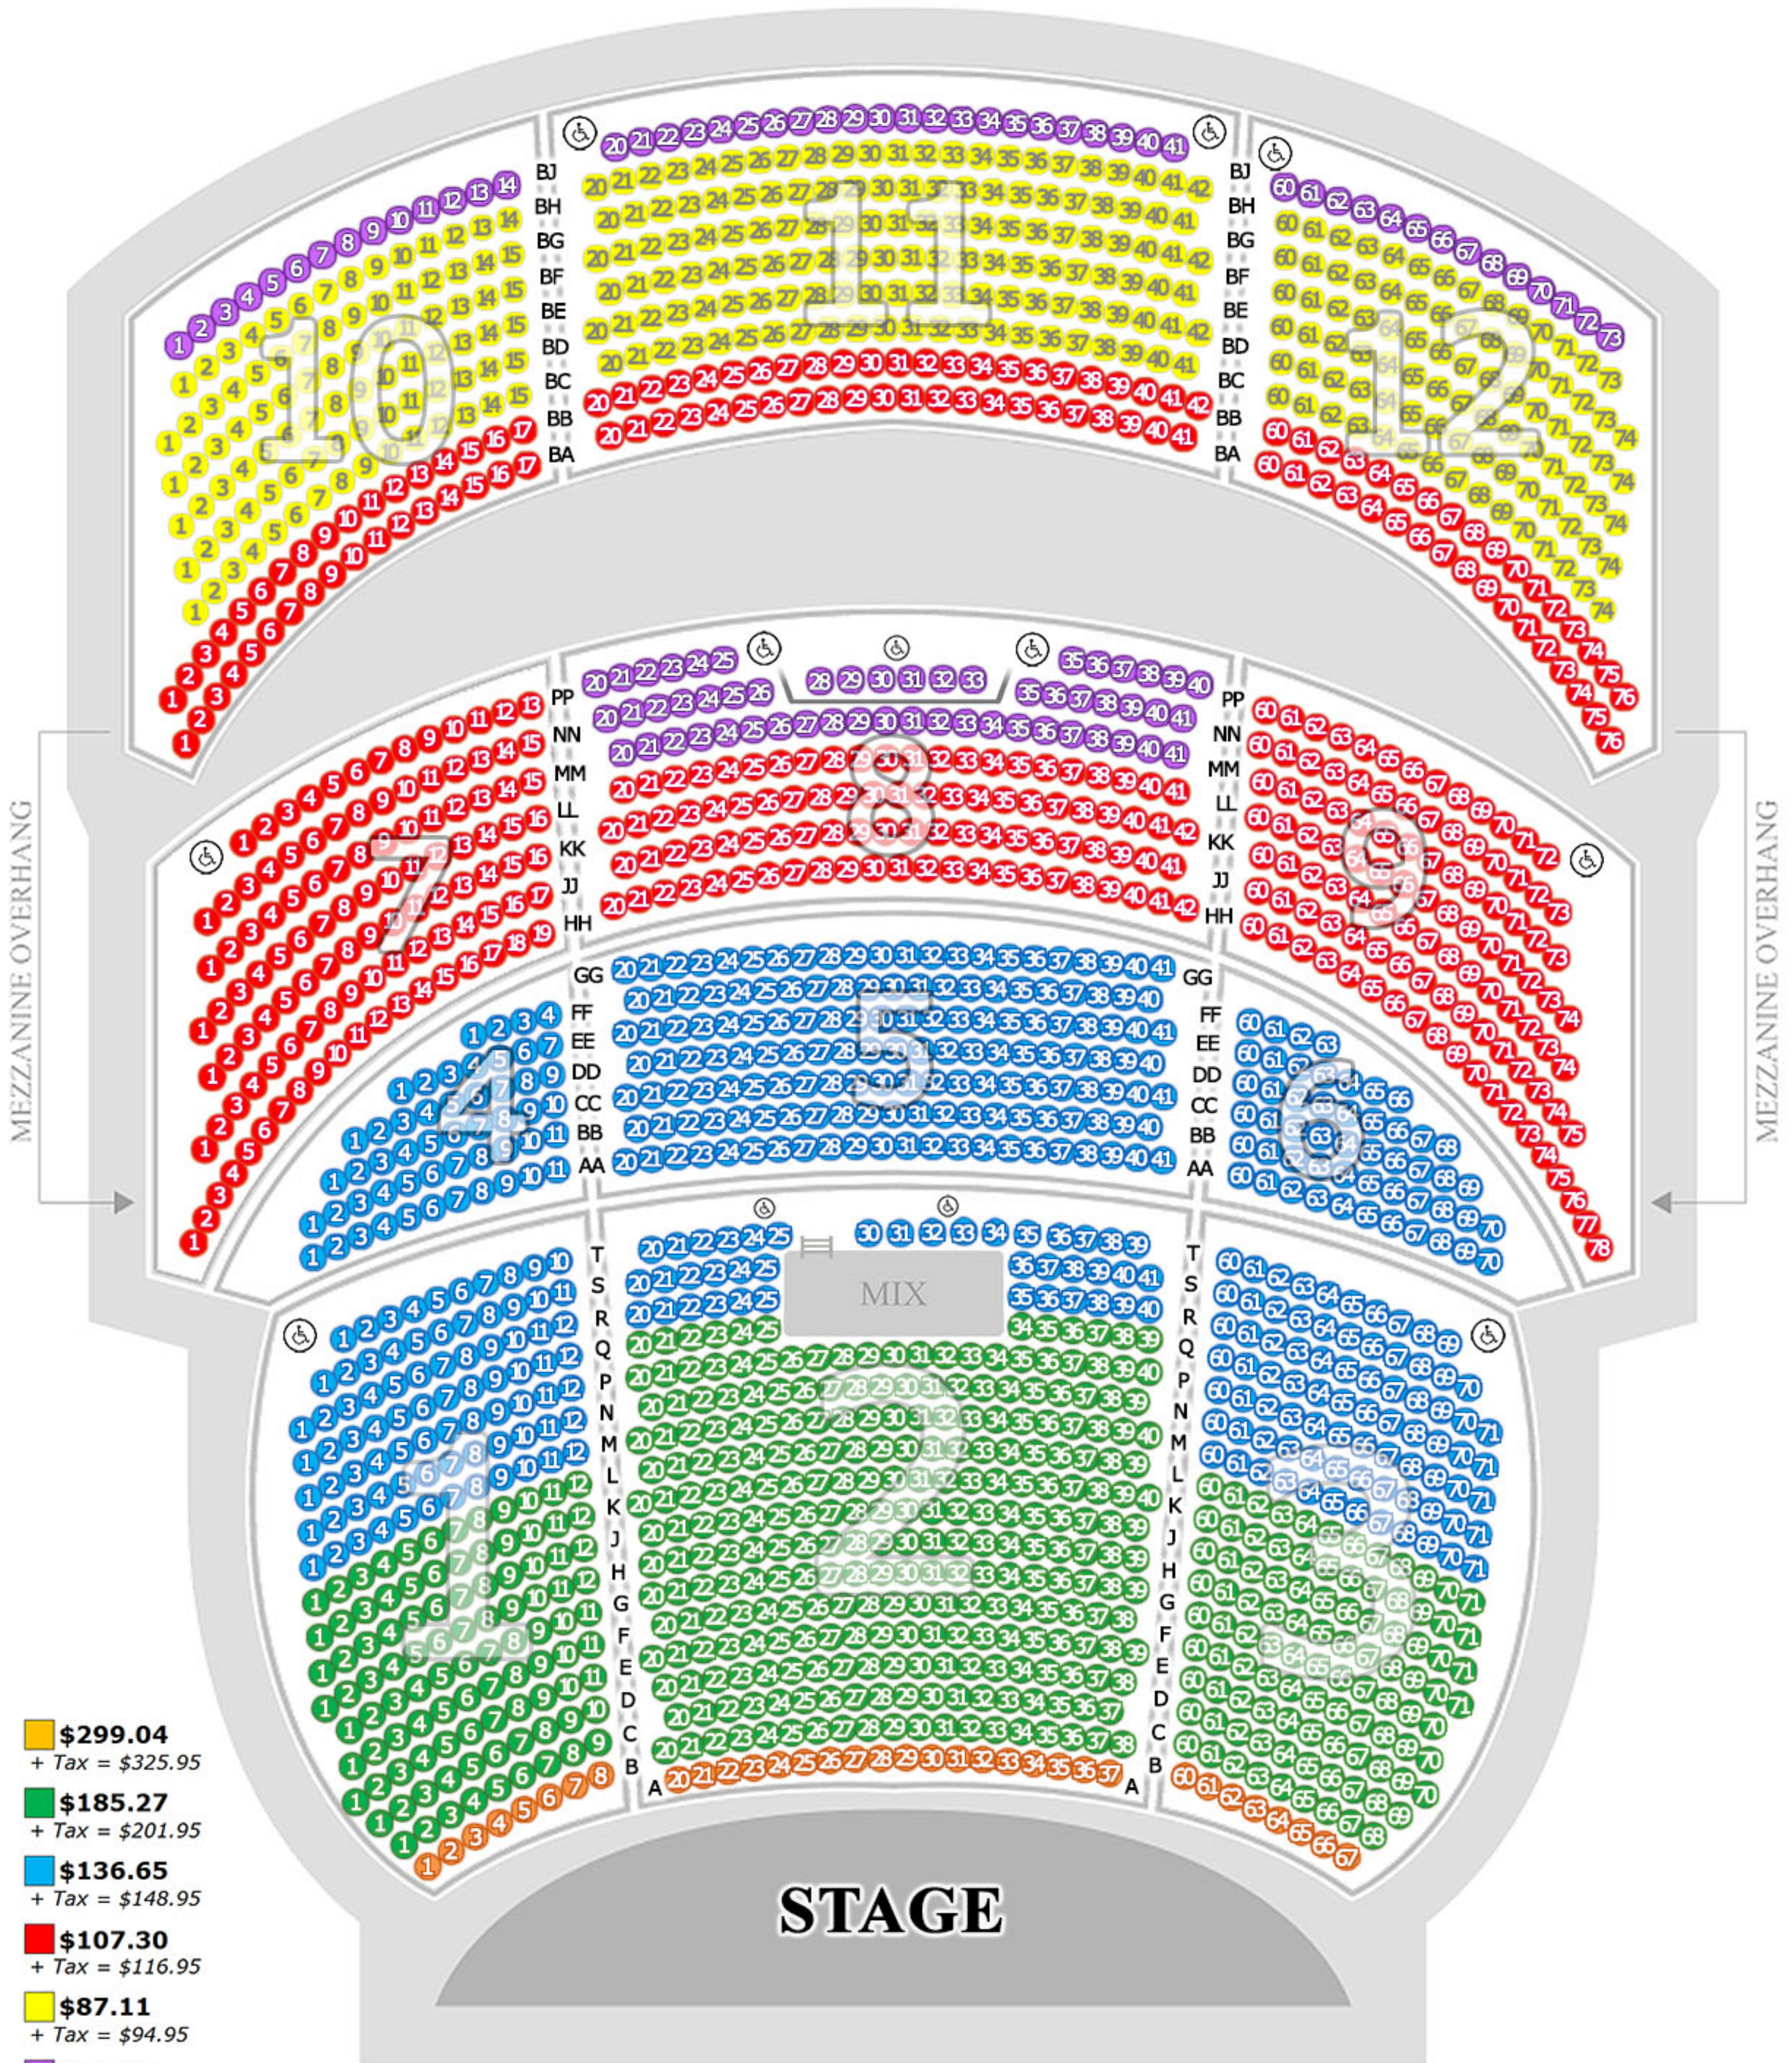

Anita Baker

Venetian Theatre

- \$299.04**
+ Tax = \$325.95
- \$185.27**
+ Tax = \$201.95
- \$136.65**
+ Tax = \$148.95
- \$107.30**
+ Tax = \$116.95
- \$87.11**
+ Tax = \$94.95
- \$57.76**
+ Tax = \$62.95