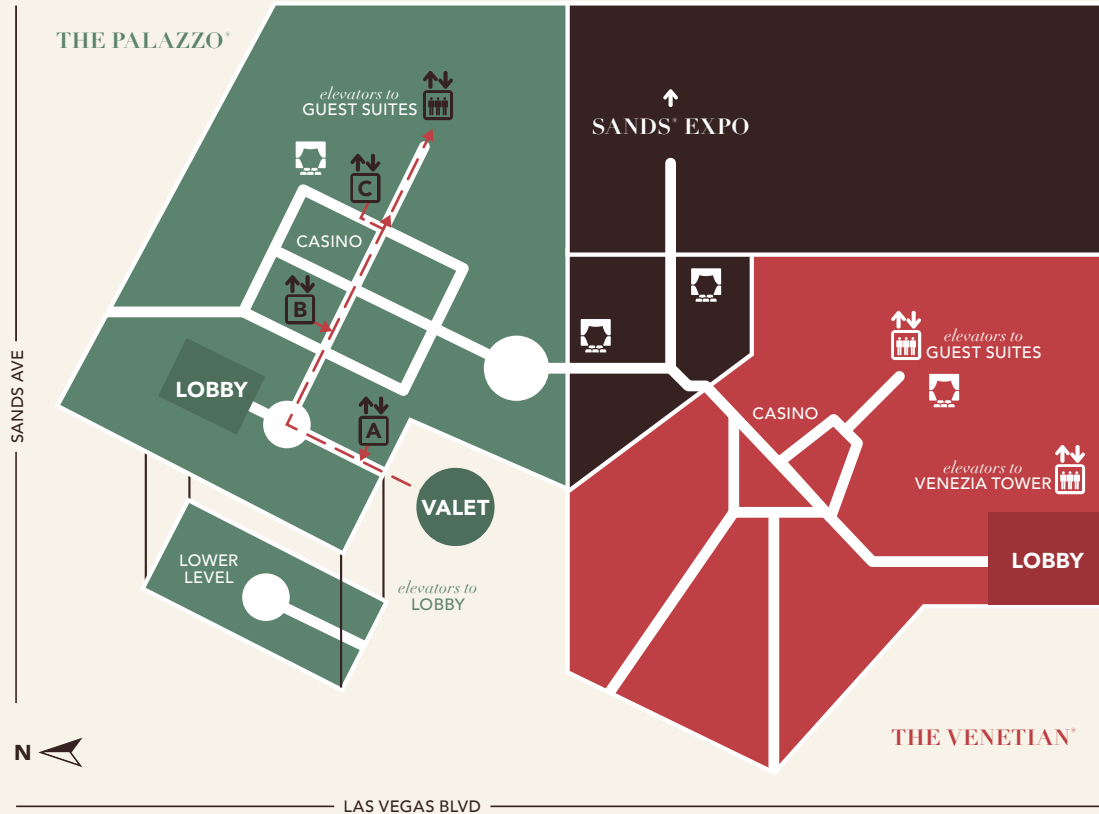

PRESTIGE

at THE PALAZZO®

Prestige Reception at The Palazzo Level 23

The Palazzo Main Valet and Self Park Entrance

Exit the elevator on the casino level. Pass the Acqua di Cristallo fountain. Turn right and continue into The Palazzo Casino, down center path to the guest elevator bank. Take any guest elevator to Prestige Reception on the 23rd floor.

Self Park Entrance 2

Take escalators up to The Palazzo Casino. Turn left onto the center path through casino to The Palazzo guest elevator. Take any guest elevator to Prestige Reception on the 23rd floor.

Self Park Entrance 3

Exit the elevator on the casino level, make left. The Palazzo guest elevator bank is to your left. Take any guest elevator to Prestige Reception on the 23rd floor.