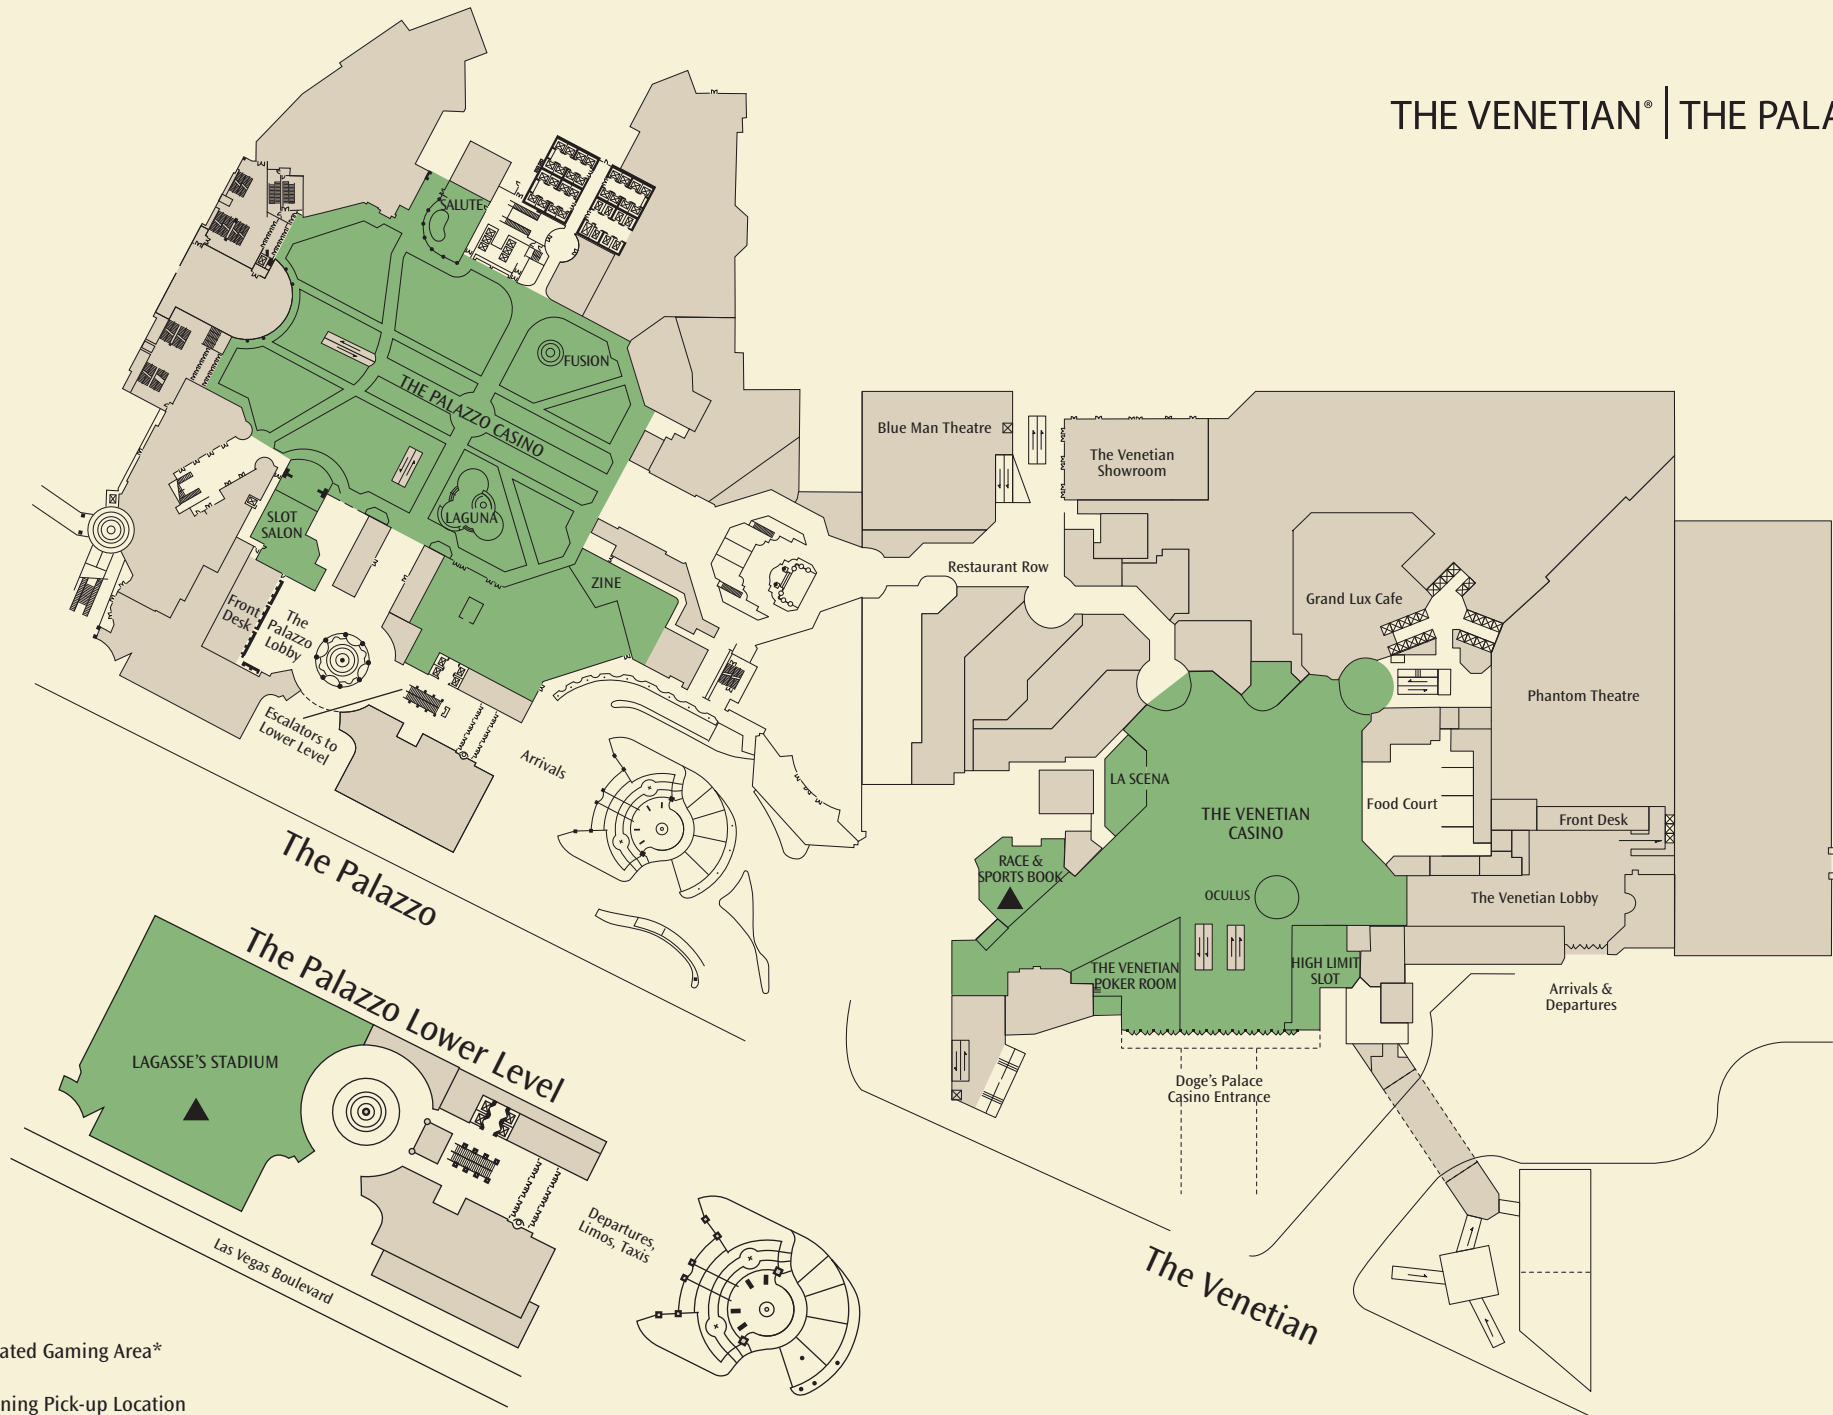

**STAY
IN PLAY**

Now, place your sports wagers during the game!

pocketcasino
IN-RUNNING

pocketcasino

THE VENETIAN® | THE PALAZZO®

- Designated Gaming Area*
- In-Running Pick-up Location

*All in-running wagers shall be placed within the Designated Gaming Area. The pocket **casino** in-running service may be available from time to time in areas outside the Designated Gaming Area, but placing of pocket **casino** in-running wagers outside the Designated Gaming Area is discouraged by management. For all pocket **casino** in-running wagers attempted, whether or not within the Designated Gaming Area, only system confirmed in-running wagers will be honored.