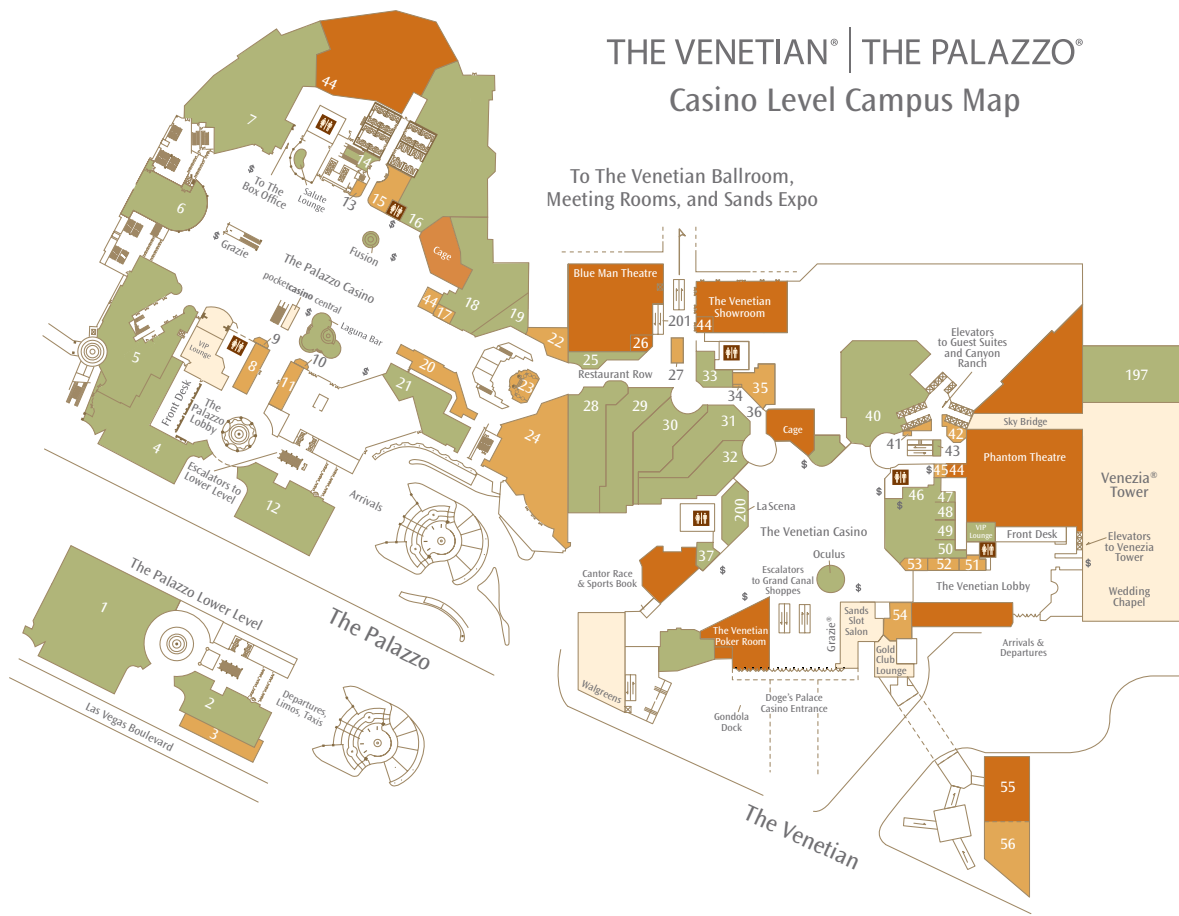

THE VENETIAN® | THE PALAZZO® Casino Level Campus Map

THE VENETIAN® | THE PALAZZO® Second Level Campus Map

Casino Level and Lower Level

RESTAURANTS & LOUNGES

AquaKnox	29
B&B Ristorante	25
Bouchon Bakery/Bouchon*	43/197*
Carnevino	5
Cocolini	46
The Coffee Bean & Tea Leaf	14
CUT	18
Dal Toro Ristorante	2
Delmonico Steakhouse	28
Espressamente illy	19
Grand Lux Cafe	7/40
Lagasse's Stadium®	1
La Scena Lounge	200
LAVO Italian Restaurant & Nightclub	12
Morels French Steakhouse & Bistro	4
Noodle Asia	37
Oculus Lounge	39
Pinot Brasserie	31
Pizzeria de Enzo	50
Public House	30
Rialto Deli	48
San Gennaro Grill	49
Santa Lucia Cafe	47
The Grill at Valentino	32
V Bar	33
Valentino	32
Zine Noodles Dim Sum	21

ENTERTAINMENT

Box Office	26/44
Madame Tussauds	55

Second Level

RESTAURANTS & LOUNGES

Bella Panini	191
Café Presse	201/75
Canaletto	110
Chicken Now	196
Cocolini	125
The Coffee Bean & Tea Leaf	173/168
Double Helix Wine & Whiskey Bar	86
FIRST Food & Bar	38
Godiva	108
Häagen-Dazs	188
i♥burgers	198
Johnny Rockets	192
L.A. Italian Kitchen	193
Lime Ice	184
Nathan's Famous	189
New York Pretzel	179
OTTO Enoteca Pizzeria	109
Panda Express	194
Postrio Bar & Grill	128
Shake 'n Burger	195
Sin City Brewing Co.	186
SUSHISAMBA	59
Table 10	58
TAO Asian Bistro & Nightclub	152
Taqueria Cañonita	172
Tintoretto Bakery	143
Towers Deli	185
Trattoria Reggiano	175
Very Venice Bar	174
Wasabi Jane	190
YoFresco	180
Zeffirino	142

ENTERTAINMENT

Madame Tussauds	55
ATM Locations	\$

* To access Bouchon restaurant, take the guest elevators to level 10 and follow the directional signage.