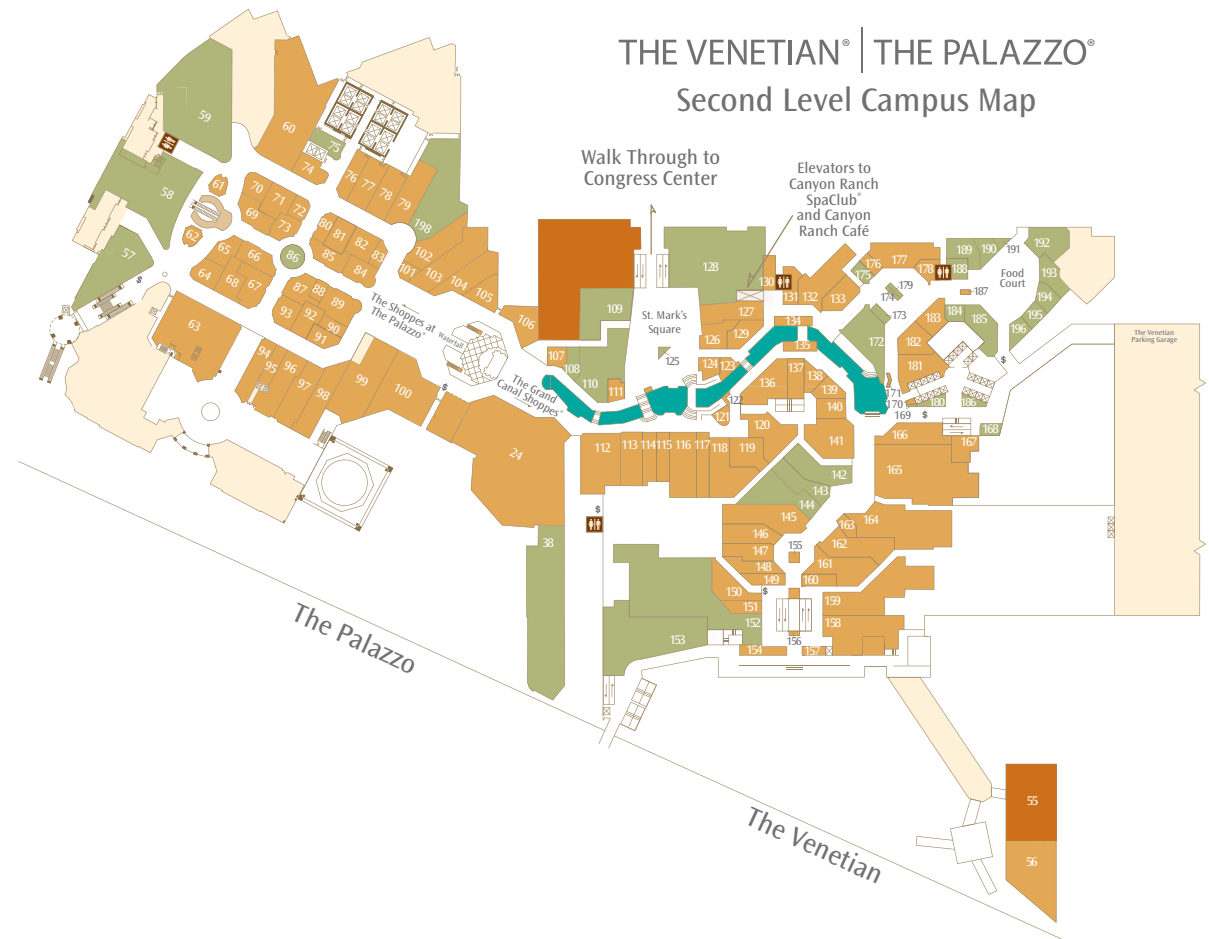

THE VENETIAN® | THE PALAZZO® Casino Level Campus Map

THE VENETIAN® | THE PALAZZO® Second Level Campus Map

Casino Level and Lower Level

RESTAURANTS & LOUNGES

AquaKnox	29
B&B Ristorante	25
Bouchon Bakery/Bouchon*	43/197*
Carnevino	5
Cocolini	46
The Coffee Bean & Tea Leaf	14
CUT	18
Dal Toro Ristorante	2
Delmonico Steakhouse	28
Espressamente illy	19
Grand Lux Cafe	7/40
Lagasse's Stadium®	1
La Scena Lounge	200
LAVO Italian Restaurant & Nightclub	12
Morels French Steakhouse & Bistro	4
Noodle Asia	37
Oculus Lounge	39
Pinot Brasserie	31
Pizzeria de Enzo	50
Public House	30
Rialto Deli	48
San Gennaro Grill	49
Santa Lucia Cafe	47
The Grill at Valentino	32
V Bar	33
Valentino	32
Zine Noodles Dim Sum	21

ENTERTAINMENT

Box Office	26/44
Madame Tussauds	55

Second Level

RESTAURANTS & LOUNGES

Bella Panini	191
Café Presse	201/75
Canaletto	110
Chicken Now	196
Cocolini	125
The Coffee Bean & Tea Leaf	173/168
Double Helix Wine & Whiskey Bar	86
FIRST Food & Bar	38
Godiva	108
Häagen-Dazs	188
i♥burgers	198
Johnny Rockets	192
L.A. Italian Kitchen	193
Lime Ice	184
Nathan's Famous	189
New York Pretzel	179
OTTO Enoteca Pizzeria	109
Panda Express	194
Postrio Bar & Grill	128
Shake 'n Burger	195
Sin City Brewing Co.	186
SUSHISAMBA	59
Table 10	58
TAO Asian Bistro & Nightclub	152
Taqueria Cañonita	172
Tintoretto Bakery	143
Towers Deli	185
Trattoria Reggiano	175
Very Venice Bar	174
Wasabi Jane	190
YoFresco	180
Zeffirino	142

ENTERTAINMENT

Madame Tussauds	55
ATM Locations	\$

* To access Bouchon restaurant, take the guest elevators to level 10 and follow the directional signage.